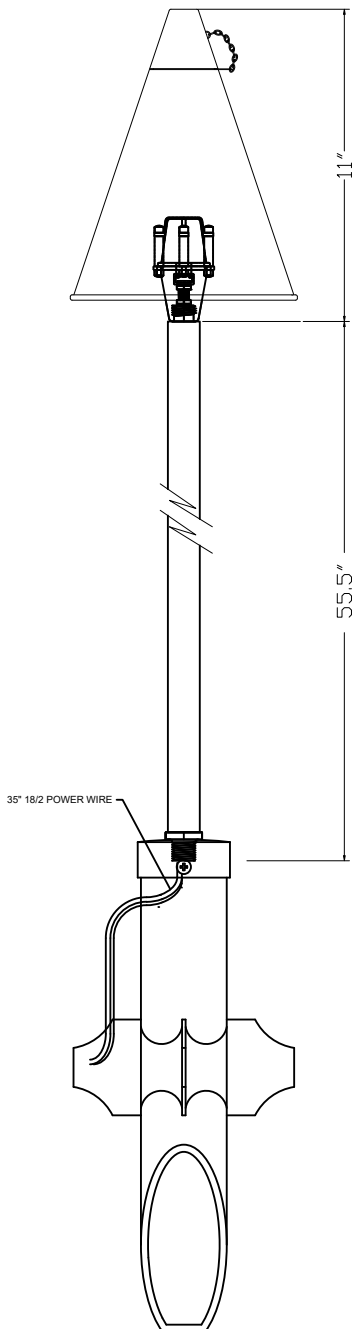

TOP VIEW WITH DIMENSIONS

**FEATURES:**

- Solid Copper Spun Top
- Solid Copper Stem (Custom cuts upon request)
- Brass Housing and Tiers for Glass Protection
- BiPin Porcelain Socket with 3.5ft Lead, 18/2 Power Lead
- 9 Ounce Reservoir for Citronella Oil
- 10" Wick with Adjustable Brass Set Screw
- PVC Ground Post with Brass Cap and adjustable stabilizer

**FINISHES:**

- Natural Copper
- Antique

**LAMPS:**

- LED G-4
- 12v Bi-Pin
- 5 Watt Maximum

**LENS:**

- 37mm x 3.58mm x 2in FROSTED TEMPERED GLASS (STANDARD)
- 37mm x 3.58mm x 2in CLEAR TEMPERED GLASS

**ACCESSORIES:**

- Longer Leads Available Upon Request
- Brass Threaded(Female 1/2" NPT) or Non-Threaded Flush mount (Deep or Shallow Housing)

SIDE VIEW WITH DIMENSIONS

LIGHT DETAIL

SHOWN IN NATURAL COPPER

		<b>CopperMoon PATH LIGHTS</b> <b>CM.TIKI</b>	
901 3rd AVE. WEST POINT, GA. 31833 1.800.727.5483 <a href="http://www.coppermoon.com">www.coppermoon.com</a>			
SIZE A	DRAWN BY: CRAIG SANDERS	CLASSIFICATION: PATH LIGHTS	DATE: 02/01/2023