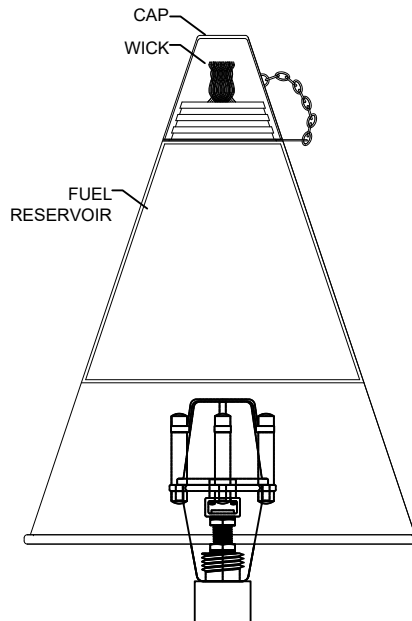

TOP VIEW WITH DIMENSIONS

**FEATURES:**

- Solid Copper Spun Top
- Solid Copper Stem (Custom cuts upon request)
- Brass Housing and Tiers for Glass Protection
- BiPin Porcelain Socket with 3.5ft Lead, 18/2 Power Lead
- 9 Ounce Reservoir for Citronella Oil
- 10" Wick with Adjustable Brass Set Screw
- PVC Ground Post with Brass Cap and adjustable stabilizer

**FINISHES:**

- Natural Copper
- Antique

**LAMPS:**

- LED G-4
- 12v Bi-Pin
- 5 Watt Maximum

**LENS:**

- 37mm x 3.58mm x 2in FROSTED TEMPERED GLASS (STANDARD)
- 37mm x 3.58mm x 2in CLEAR TEMPERED GLASS

**ACCESSORIES:**

- Longer Leads Available Upon Request
- Brass Threaded(Female 1/2" NPT) or Non-Threaded Flush mount (Deep or Shallow Housing)

SIDE VIEW WITH DIMENSIONS

LIGHT DETAIL

SHOWN IN NATURAL COPPER

		<b>CopperMoon PATH LIGHTS</b> <b>CM.TIKI</b>	
901 3rd AVE. WEST POINT, GA. 31833 1.800.727.5483 <a href="http://www.coppermoon.com">www.coppermoon.com</a>			
SIZE A	DRAWN BY: CRAIG SANDERS	CLASSIFICATION: PATH LIGHTS	DATE: 02/01/2023