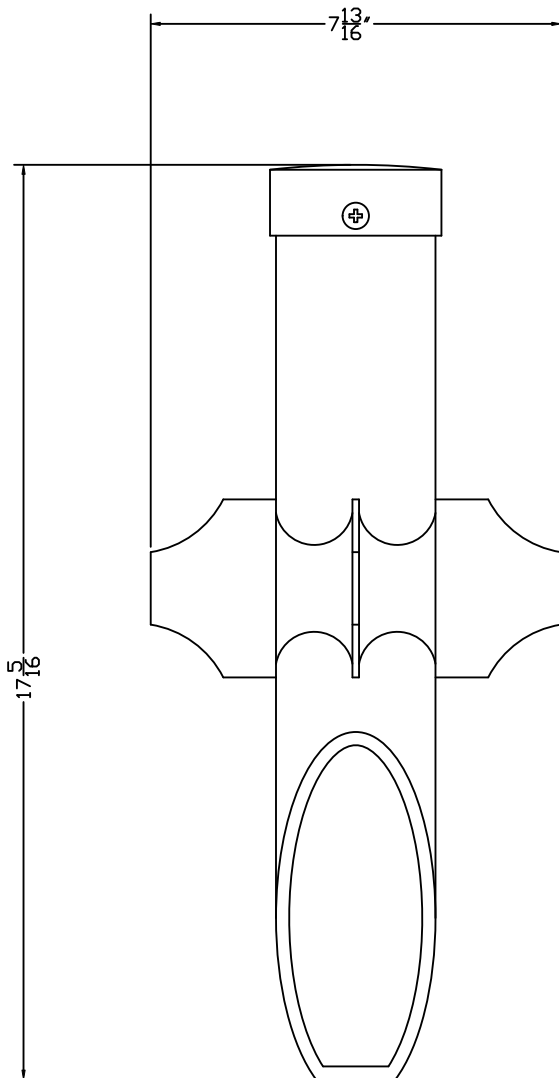

FEATURES:

- PVC Ground Stake with brass cap and adjustable stabilizer
- Suitable for wet locations

TOP VIEW

SIDE VIEW

901 3rd AVE.
WEST POINT, GA. 31833
1.800.727.5483
www.coppermoon.com

CopperMoon ACCESSORIES
cm.TIKI-GRNDPOST
with BRASS CAP

SIZE A	DRAWN BY: CRAIG SANDERS	CLASSIFICATION: ACCESSORIES	DATE: 02/01/2023
-----------	----------------------------	--------------------------------	---------------------