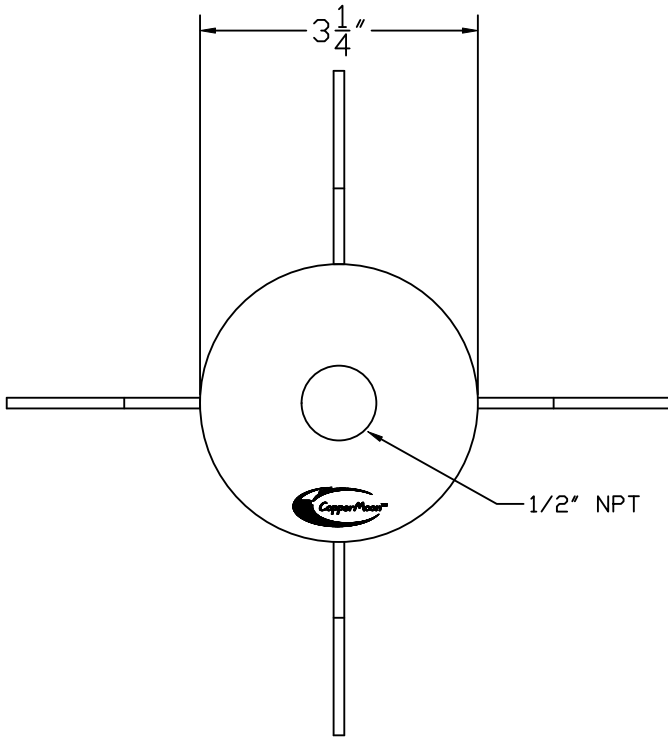

FEATURES:

- PVC Ground Stake with brass cap and adjustable stabilizer
- Suitable for wet locations

TOP VIEW

SIDE VIEW

901 3rd AVE.
WEST POINT, GA. 31833
1.800.727.5483
www.coppermoon.com

CopperMoon ACCESSORIES
cm.TIKI-GRNDPOST
with BRASS CAP

SIZE A	DRAWN BY: CRAIG SANDERS	CLASSIFICATION: ACCESSORIES	DATE: 02/01/2023
-----------	----------------------------	--------------------------------	---------------------