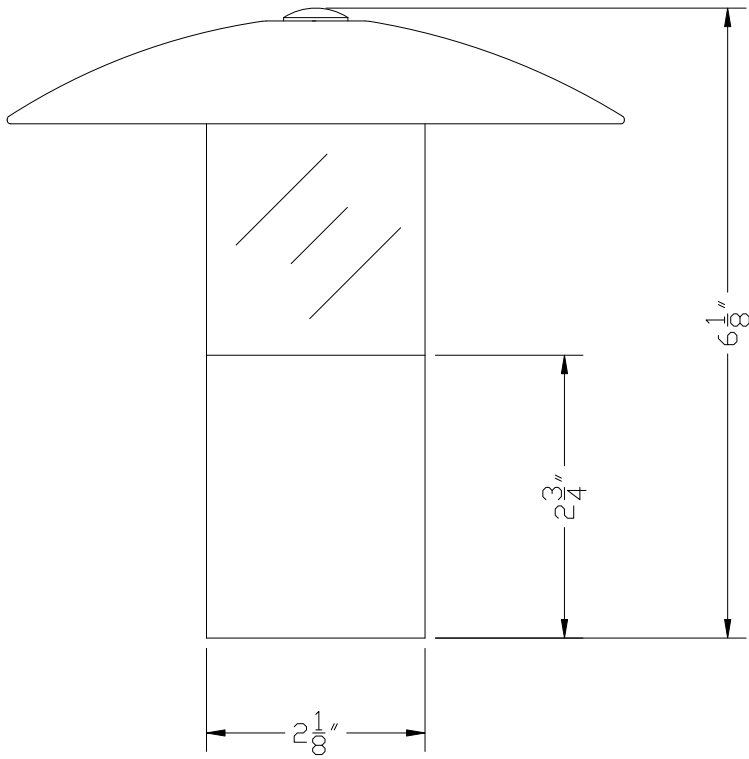

FEATURES:

- Aluminum Top & Base
- Stainless Lamp Bracket
- Beryllium Socket with 3.5ft 18/2 Power Lead
- Non-Yellowing Acrylic

FINISHES:

- Powder Coat Black

LAMPS:

- LED MR-16, 5W-60D-2700/3000K (Included)
- 12v - MR16

FRONT VIEW

SHOWN IN BLACK

TOP VIEW WITH DIMENSIONS

FRONT VIEW W/ SOCKET SHOWN

901 3rd AVE.
WEST POINT, GA. 31833
1.800.727.5483
www.coppermoon.com

CopperMoon AREA & OTHER
CM.PLA 100

| | | | |
|-----------|----------------------------|---------------------------------|------------------|
| SIZE A | DRAWN BY: CRAIG SANDERS | CLASSIFICATION: AREA & OTHER | DATE: 02/01/2023 |
|-----------|----------------------------|---------------------------------|------------------|