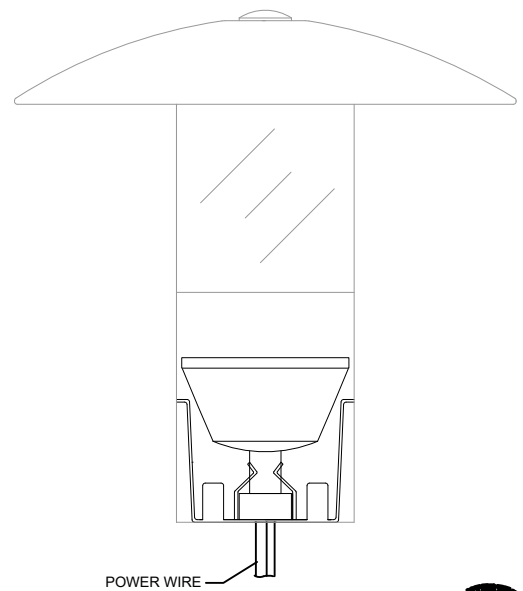

FEATURES:

- Aluminum Top & Base
- Stainless Lamp Bracket
- Beryllium Socket with 3.5ft 18/2 Power Lead
- Non-Yellowing Acrylic

FINISHES:

- Powder Coat Black

LAMPS:

- LED MR-16, 5W-60D-2700/3000K (Included)
- 12v - MR16

FRONT VIEW

SHOWN IN BLACK

TOP VIEW WITH DIMENSIONS

FRONT VIEW W/ SOCKET SHOWN

901 3rd AVE.
WEST POINT, GA. 31833
1.800.727.5483
www.coppermoon.com

CopperMoon AREA & OTHER
CM.PLA 100

| | | | |
|-----------|----------------------------|---------------------------------|------------------|
| SIZE A | DRAWN BY: CRAIG SANDERS | CLASSIFICATION: AREA & OTHER | DATE: 02/01/2023 |
|-----------|----------------------------|---------------------------------|------------------|