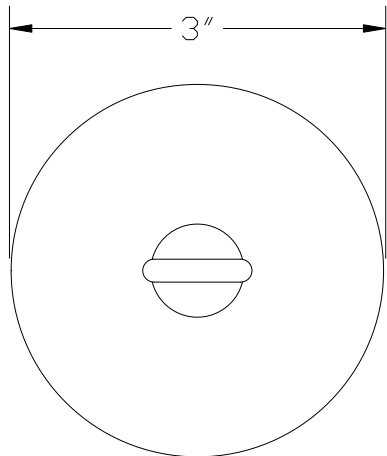

FRONT VIEW

TOP VIEW WITH DIMENSIONS

INTERNAL VIEW

SHOWN IN ANTIQUE

**FEATURES:**

- 8.5" Solid Brass Ring Mount with Copper Construction
- Perforated Holes
- 1 Beryllium Socket with 3.5ft 18/2 Power Lead
- 2 Mini Wedge Socket with 3.5 ft 18/2 Power Lead