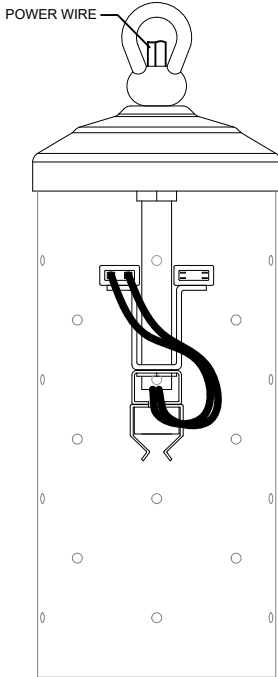

FRONT VIEW

TOP VIEW WITH DIMENSIONS

INTERNAL VIEW

SHOWN IN ANTIQUE

**FEATURES:**

- 8.5" Solid Brass Ring Mount with Copper Construction
- Perforated Holes
- 1 Beryllium Socket with 3.5ft 18/2 Power Lead
- 2 Mini Wedge Socket with 3.5 ft 18/2 Power Lead

**FINISHES:**

- Natural Copper
- Antique
- Dark Antique
- Natural Black
- Verde
- Rust

**LAMPS:**

- (2) LED - Micro T5
- (1) LED MR-16's
- 12v MR-16 & T5 Wedge Base

**ACCESSORIES:**

- MR-16 Honeycomb Louver
- MR-16 Lamp Clip
- MR-16 Clear Spread Lens
- MR-16 Prismatic Lens
- MR-16 Colored Lens (Ice Blue, Lavender, Amber, MV Green, Red or Rose)
- Longer Leads Available upon request