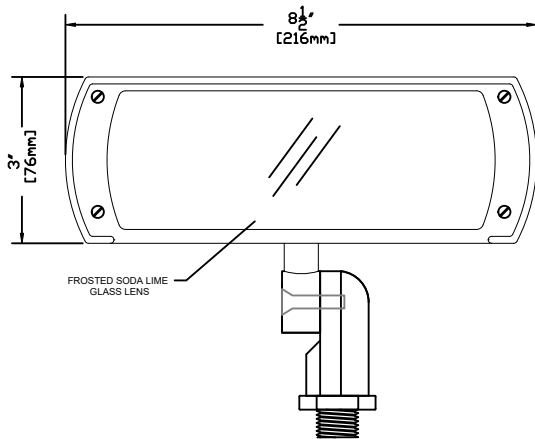

SIDE VIEW WITH ROTATION

FRONT VIEW

SIDE VIEW WITH DIMENSIONS

**FEATURES:**

- Die Cast Brass Housing
- Die Cast Brass Eyebrow
- Solid Brass Swivel/Stem
- High Heat Gasket
- Beryllium Socket with 3.5ft 18/2 Power Lead

**FINISHES:**

- Raw Brass
- Antique
- Dark Antique
- Black
- Verde
- Rust

**LAMPS (x2):**

- 12 Volt MR-16 in 10, 20, 35 & 50 WATTS with a 12, 24, 36 & 60 Degree Spread. (EXCEPTION: 10 Watt Only Available in 32 Degree Spread)
- LED MR-16's
- 100 Watt Maximum

**LENS:**

- 3 mm Frosted Soda Lime Glass (STANDARD)
- 3mm Clear Soda Lime Glass

**MOUNTING:**

- Black ABS Ground Stake 8 1/2" Long with Female 1/2" NPT (STANDARD)
- Brass Threaded (Female 1/2" NPT) or Non-Threaded Ground Stake 9 1/2 " Long
- Brass Threaded (Female 1/2" NPT) or Non-Threaded Flush Mount (Deep or Shallow Housing)