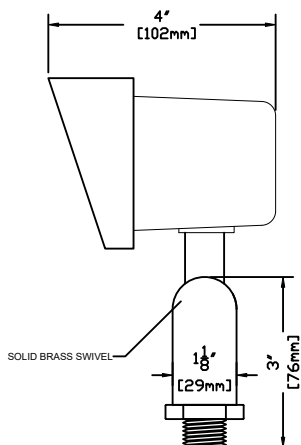

SIDE VIEW WITH ROTATION

FRONT VIEW

SIDE VIEW WITH DIMENSIONS

**FEATURES:**

- Die Cast Brass Housing
- Die Cast Brass Eyebrow
- Solid Brass Swivel/Stem
- High Heat Gasket
- Beryllium Socket with 3.5ft 18/2 Power Lead

**FINISHES:**

- Raw Brass
- Antique
- Dark Antique
- Black
- Verde
- Rust

**LAMPS (x2):**

- 12 Volt MR-16 in 10, 20, 35 & 50 WATTS with a 12, 24, 36 & 60 Degree Spread. (EXCEPTION: 10 Watt Only Available in 32 Degree Spread)
- LED MR-16's
- 100 Watt Maximum

**LENS:**

- 3 mm Frosted Soda Lime Glass (STANDARD)
- 3mm Clear Soda Lime Glass

**MOUNTING:**

- Black ABS Ground Stake 8 1/2" Long with Female 1/2" NPT (STANDARD)
- Brass Threaded (Female 1/2" NPT) or Non-Threaded Ground Stake 9 1/2 " Long
- Brass Threaded (Female 1/2" NPT) or Non-Threaded Flush Mount (Deep or Shallow Housing)