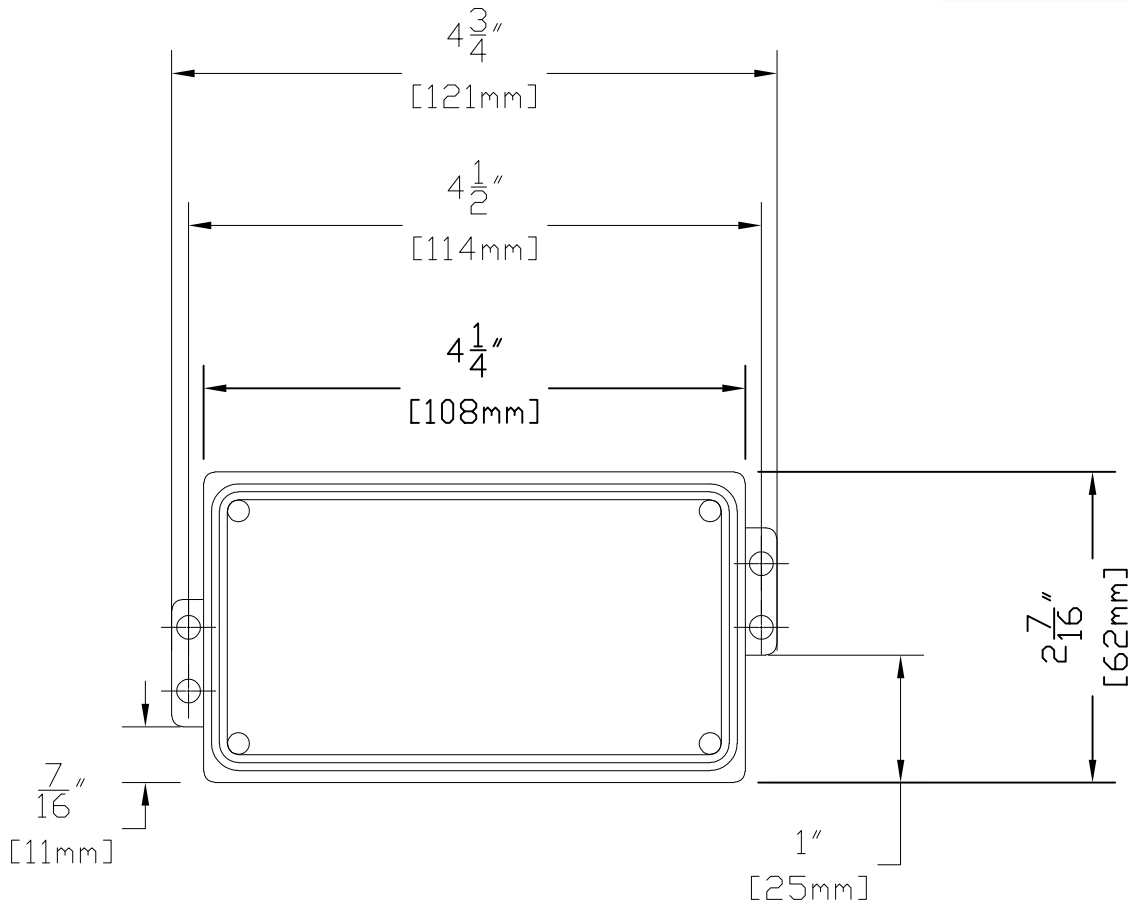

CUTTING INSTRUCTIONS:

FRONT VIEW WITH DIMENSIONS

SIDE VIEW WITH DIMENSIONS

CopperMoon DECK, SURFACE & STEP CM.860
 901 3rd AVE.
 WEST POINT, GA. 31833
 1.800.727.5483
 www.coppermoon.com

SIZE A	DRAWN BY: CRAIG SANDERS	CLASSIFICATION: DECK STEP & SURFACE	REV 1 DATE: 09/11/2016
-----------	----------------------------	--	---------------------------