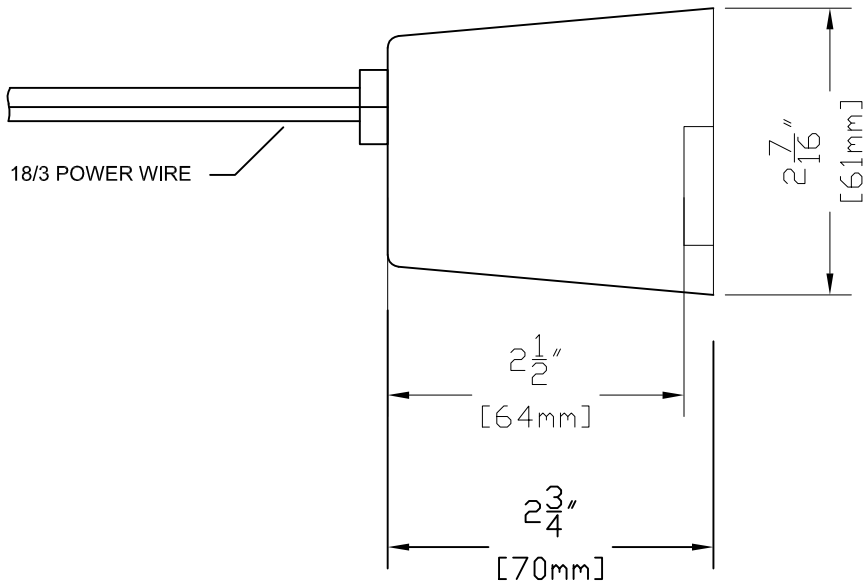

CUTTING INSTRUCTIONS:

FRONT VIEW WITH DIMENSIONS

SIDE VIEW WITH DIMENSIONS

CopperMoon DECK, SURFACE & STEP CM.860
 901 3rd AVE.
 WEST POINT, GA. 31833
 1.800.727.5483
 www.coppermoon.com

SIZE A	DRAWN BY: CRAIG SANDERS	CLASSIFICATION: DECK STEP & SURFACE	REV 1 DATE: 09/11/2016
-----------	----------------------------	--	---------------------------