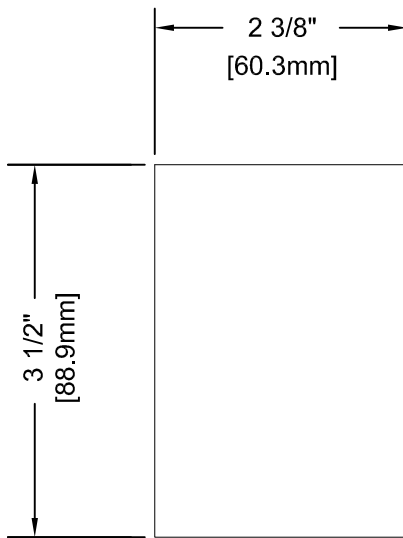

TOP VIEW

FRONT VIEW

BACK VIEW

**FEATURES:**

- Solid Copper Construction
- High Heat Silicone O-Rings
- Beryllium Socket with 3ft. 18/2 Power Lead

**FINISHES:**

- Raw Brass
- Antique
- Dark Antique
- Black
- Verde
- Rust

**LAMPS:**

- 12 Volt MR-16 in 10, 20 & 35 Watts with a 12, 24, 36 & 60 Degree Spread (Exception: 10 Watt Only Available in 32 Degree Spread)
- LED MR-16's
- 35 Watt Maximum

**MOUNTING:**

- Flush Mount with 2 Screws

**ACCESSORIES:**

- 25ft. & 50 ft. 16/2 Leads Available

SHOWN IN NATURAL COPPER

CopperMoon DECK, SURFACE & STEP  
CM.816

901 3rd AVE.  
WEST POINT, GA. 31833  
1.800.727.5483  
www.coppermoon.com

SIZE A	DRAWN BY: CRAIG SANDERS	CLASSIFICATION: DECK, SURFACE & STEP	REV 4 DATE: 04/08/2020
-----------	----------------------------	---	---------------------------