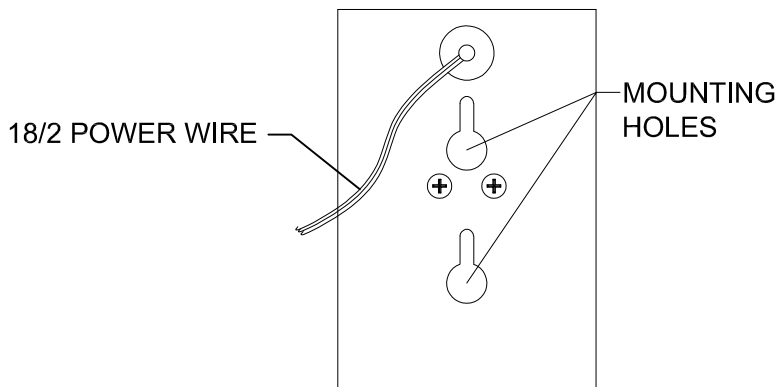

TOP VIEW

FRONT VIEW

BACK VIEW

**FEATURES:**

- Solid Copper Construction
- High Heat Silicone O-Rings
- Beryllium Socket with 3ft. 18/2 Power Lead

**FINISHES:**

- Raw Brass
- Antique
- Dark Antique
- Black
- Verde
- Rust

**LAMPS:**

- 12 Volt MR-16 in 10, 20 & 35 Watts with a 12, 24, 36 & 60 Degree Spread (Exception: 10 Watt Only Available in 32 Degree Spread)
- LED MR-16's
- 35 Watt Maximum

**MOUNTING:**

- Flush Mount with 2 Screws

**ACCESSORIES:**

- 25ft. & 50 ft. 16/2 Leads Available

SHOWN IN NATURAL COPPER

CopperMoon DECK, SURFACE & STEP  
CM.816

901 3rd AVE.  
WEST POINT, GA. 31833  
1.800.727.5483  
www.coppermoon.com

SIZE A	DRAWN BY: CRAIG SANDERS	CLASSIFICATION: DECK, SURFACE & STEP	REV 4 DATE: 04/08/2020
-----------	----------------------------	---	---------------------------