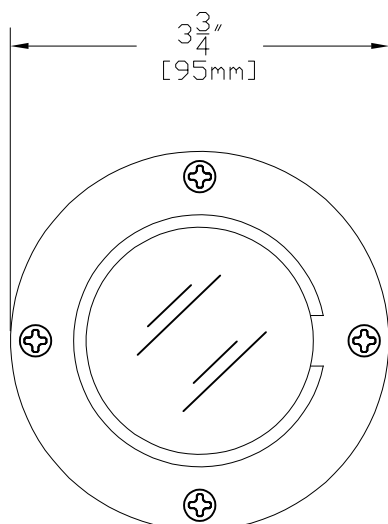

FEATURES:

- Die Cast Brass Housing
- Die Cast Brass Shroud
- Corrosion Resistant PVC Material
- High Heat Gasket

FINISHES:

- Raw Brass
- Antique
- Dark Antique
- Black
- Verde
- Rust

LAMPS:

- 12 Volt MR-16 in 10, 20 & 35 WATTS with a 12, 24, 36 & 60 Degree Spread. (EXCEPTION: 10 Watt Only Available in 32 Degree Spread)
- LED MR-16's
- 35 Watt Maximum

LENS:

- 8 mm Soda Lime Glass

ACCESSORIES:

- MR-16 Honeycomb Louver
- MR-16 Lamp Clip
- MR-16 Clear Spread Lens
- MR-16 Prismatic Lens
- MR-16 Colored Lens (Ice Blue, Lavender, Amber, MV Green, Red or Rose)
- Die Cast Brass Eyebrow/Shroud
- 25ft. & 50 ft. 16/2 Leads Available

SIDE VIEW WITH DIMENSIONS

CM.370 TOP VIEW

CM.370 SHOWN IN RAW BRASS

		CopperMoon WELL & INGROUND CM.370	
901 3rd AVE. WEST POINT, GA. 31833 1.800.727.5483 www.coppermoon.com			
SIZE A	DRAWN BY: CRAIG SANDERS	CLASSIFICATION: WELL & INGROUND	REV 02 DATE: 06/05/2020