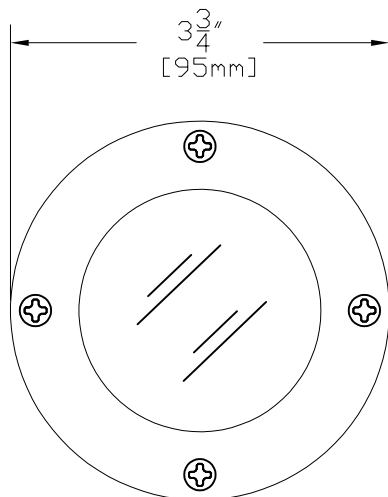

SIDE VIEW WITH DIMENSIONS

CM.370-R TOP VIEW

FEATURES:

- Die Cast Brass Housing
- Die Cast Brass Ring
- Corrosion Resistant PVC Material
- High Heat Gasket

FINISHES:

- Raw Brass
- Antique
- Dark Antique
- Black
- Verde
- Rust

LAMPS:

- 12 Volt MR-16 in 10, 20 & 35 WATTS with a 12, 24, 36 & 60 Degree Spread. (EXCEPTION: 10 Watt Only Available in 32 Degree Spread)
- LED MR-16's
- 35 Watt Maximum

LENS:

- 8 mm Soda Lime Glass

ACCESSORIES:

- MR-16 Honeycomb Louver
- MR-16 Lamp Clip
- MR-16 Clear Spread Lens
- MR-16 Prismatic Lens
- MR-16 Colored Lens (Ice Blue, Lavender, Amber, MV Green, Red or Rose)
- Die Cast Brass Eyebrow/Shroud
- 25ft. & 50 ft. 16/2 Leads Available

CM.370-R SHOWN IN RAW BRASS

		CopperMoon WELL & INGROUND CM.370-R	
901 3rd AVE. WEST POINT, GA. 31833 1.800.727.5483 www.coppermoon.com			
SIZE A	DRAWN BY: CRAIG SANDERS	CLASSIFICATION: WELL & INGROUND	REV 02 DATE: 06/05/2020