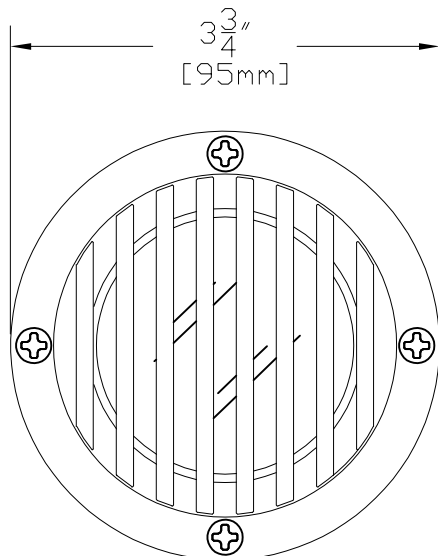

SIDE VIEW WITH DIMENSIONS

CM.370-G TOP VIEW

FEATURES:

- Die Cast Brass Housing
- Die Cast Brass Grate
- Corrosion Resistant PVC Material
- High Heat Gasket

FINISHES:

- Raw Brass
- Antique
- Dark Antique
- Black
- Verde
- Rust

LAMPS:

- 12 MR-16 in 10, 20 & 35 WATTS with a 12, 24, 36 & 60 Degree Spread. (EXCEPTION: 10 Watt Only Available in 32 Degree Spread)
- LED MR-16's
- 35 Watt Maximum

LENS:

- 8 mm Soda Lime Glass

ACCESSORIES:

- MR-16 Honeycomb Louver
- MR-16 Lamp Clip
- MR-16 Clear Spread Lens
- MR-16 Prismatic Lens
- MR-16 Colored Lens (Ice Blue, Lavender, Amber, MV Green, Red or Rose)
- Die Cast Brass Eyebrow/Shroud
- 25ft. & 50 ft. 16/2 Leads Available

CM.370-G SHOWN IN RAW BRASS

CopperMoon WELL & INGROUND
CM.370-G

901 3rd AVE.
WEST POINT, GA. 31833
1.800.727.5483
www.coppermoon.com

SIZE A	DRAWN BY: CRAIG SANDERS	CLASSIFICATION: WELL & INGROUND	REV 02 DATE: 06/05/2020
-----------	----------------------------	------------------------------------	----------------------------