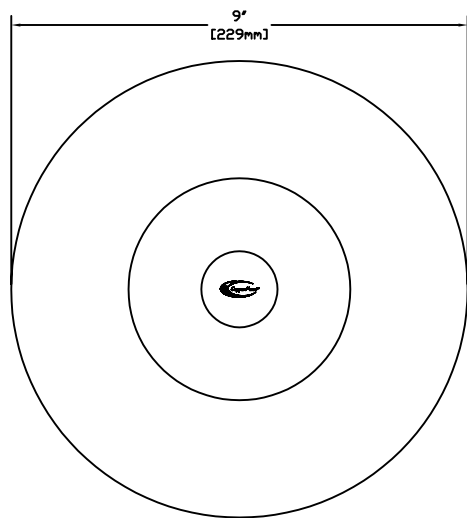

SIDE VIEW WITH DIMENSIONS

TOP VIEW WITH DIMENSIONS

SIDE VIEW WITH MOTION

SHOWN IN NATURAL COPPER

**FEATURES:**

- SOLID COPPER SPUN TOP
- SOLID COPPER STEM
- BRASS ADJUSTABLE SET SCREW
- PORCELAIN SOCKET WITH 4ft 18/2 POWER LEAD

**FINISHES:**

- NATURAL COPPER
- ANTIQUE COPPER
- VERDE
- ANTIQU RUST

**LAMPS:**

- 20 WATT BI-PIN
- 20 WATT MAXIMUM

**LENS:**

- 37.8mm x 2.8mm x 3.75in CLEAR TEMPERED GLASS

**STANDARD MOUNTING:**

- BLACK ABS GROUND STAKE 8 3/4" LONG WITH FEMALE 1/2" NPT
- OPTIONAL BRASS GROUND STAKE 9 1/2" LONG WITH FEMALE 1/2" NPT

**OPTIONAL MOUNTS:**

- COPPER STEM RISERS-1" DIAMETER STEM RISER WITH 1/2" FEMALE NPT OR 3/4" DIAMETER WITH 1/2" FEMALE NPT.
- AVAILABLE IN CUSTOM HEIGHTS.

**ACCESSORIES:**

- 25ft & 50ft 16/2 LEADS AVAILABLE