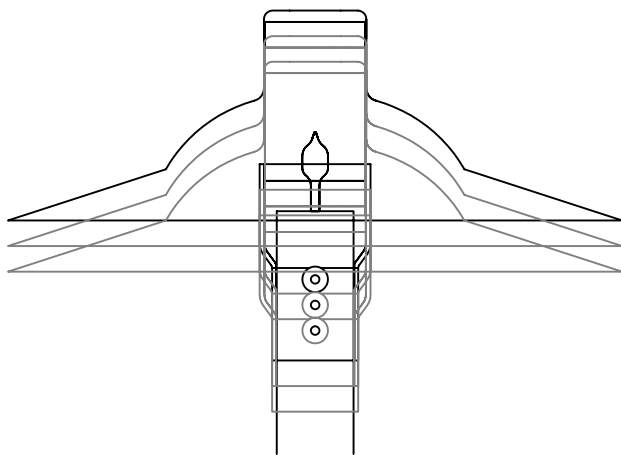

SIDE VIEW WITH DIMENSIONS

TOP VIEW WITH DIMENSIONS

SIDE VIEW WITH MOTION

SHOWN IN NATURAL COPPER

**FEATURES:**

- SOLID COPPER SPUN TOP
- SOLID COPPER STEM
- BRASS ADJUSTABLE SET SCREW
- PORCELAIN SOCKET WITH 4ft 18/2 POWER LEAD

**FINISHES:**

- NATURAL COPPER
- ANTIQUE COPPER
- VERDE
- ANTIQU RUST

**LAMPS:**

- 20 WATT BI-PIN
- 20 WATT MAXIMUM

**LENS:**

- 37.8mm x 2.8mm x 3.75in CLEAR TEMPERED GLASS

**STANDARD MOUNTING:**

- BLACK ABS GROUND STAKE 8 3/4" LONG WITH FEMALE 1/2" NPT
- OPTIONAL BRASS GROUND STAKE 9 1/2" LONG WITH FEMALE 1/2" NPT

**OPTIONAL MOUNTS:**

- COPPER STEM RISERS-1" DIAMETER STEM RISER WITH 1/2" FEMALE NPT OR 3/4" DIAMETER WITH 1/2" FEMALE NPT.
- AVAILABLE IN CUSTOM HEIGHTS.

**ACCESSORIES:**

- 25ft & 50ft 16/2 LEADS AVAILABLE