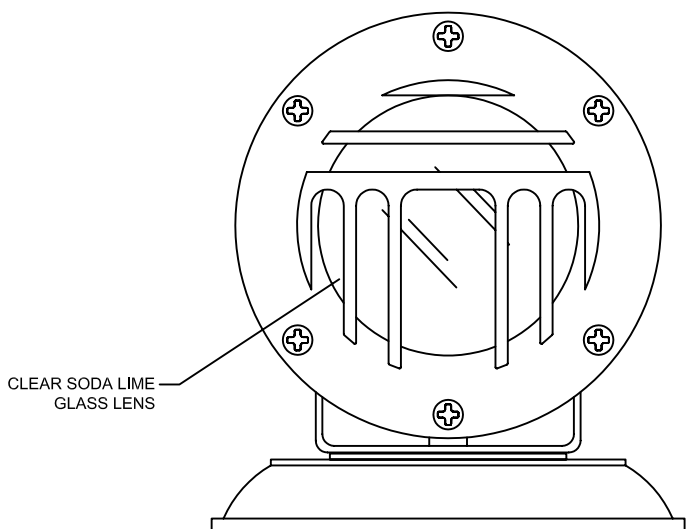

SIDE VIEW WITH ROTATION

SIDE VIEW WITH DIMENSIONS

FRONT VIEW

FEATURES:

- DIE CAST BRASS HOUSING
- DIE CAST BRASS GUARD
- HIGH HEAT SILICONE O-RINGS FOR WATER ENTRY
- BERYLLIUM SOCKET WITH 25ft 18/13 POWER LEAD

FINISHES:

- RAW BRASS
- ANTIQUÉ BRASS

LAMPS:

- 12 VOLT MR-16 IN 10, 20, 35 & 50 WATTS WITH A 12, 24, 36 & 60 DEGREE SPREAD. EXCEPTION: 10 WATT ONLY AVAILABLE IN 32 DEGREE SPREAD.
- 50 WATT MAXIMUM
- LED MR-16's

LENS:

- 5mm CLEAR SODA LIME GLASS

ACCESSORIES:

- MR-16 HONEYCOMB LOUVER
- MR-16 LAMP CLIP HOLDER
- MR-16 CLEAR SPREAD LENS
- MR-16 PRISMATIC LENS
- MR-16 COLORED LENSES - SPECIFY
- 25ft & 50ft 16/2 LEADS AVAILABLE

SHOWN IN RAW BRASS

**CopperMoon AREA & OTHER
CM.900**

901 3rd AVE.
WEST POINT, GA. 31833
1.800.727.5483
www.coppermoon.com

SIZE A	DRAWN BY: CRAIG SANDERS	CLASSIFICATION: UNDERWATER LIGHT	DATE: MARCH 30, 2010
-----------	----------------------------	-------------------------------------	-------------------------