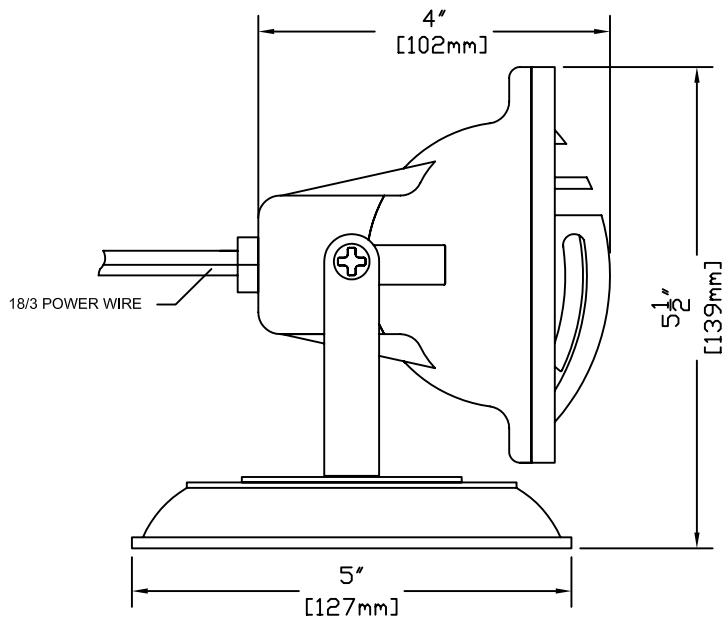

SIDE VIEW WITH ROTATION

SIDE VIEW WITH DIMENSIONS

FRONT VIEW

FEATURES:

- DIE CAST BRASS HOUSING
- DIE CAST BRASS GUARD
- HIGH HEAT SILICONE O-RINGS FOR WATER ENTRY
- BERYLLIUM SOCKET WITH 25ft 18/13 POWER LEAD

FINISHES:

- RAW BRASS
- ANTIQUÉ BRASS

LAMPS:

- 12 VOLT MR-16 IN 10, 20, 35 & 50 WATTS WITH A 12, 24, 36 & 60 DEGREE SPREAD. EXCEPTION: 10 WATT ONLY AVAILABLE IN 32 DEGREE SPREAD.
- 50 WATT MAXIMUM
- LED MR-16's

LENS:

- 5mm CLEAR SODA LIME GLASS

ACCESSORIES:

- MR-16 HONEYCOMB LOUVER
- MR-16 LAMP CLIP HOLDER
- MR-16 CLEAR SPREAD LENS
- MR-16 PRISMATIC LENS
- MR-16 COLORED LENSES - SPECIFY
- 25ft & 50ft 16/2 LEADS AVAILABLE

SHOWN IN RAW BRASS

**CopperMoon AREA & OTHER
CM.900**

901 3rd AVE.
WEST POINT, GA. 31833
1.800.727.5483
www.coppermoon.com

SIZE A	DRAWN BY: CRAIG SANDERS	CLASSIFICATION: UNDERWATER LIGHT	DATE: MARCH 30, 2010
-----------	----------------------------	-------------------------------------	-------------------------