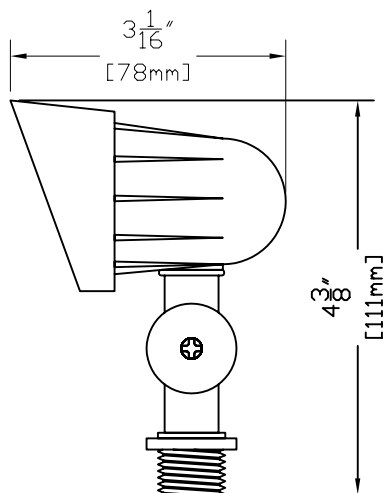

150° CELSIUS HIGH HEAT
3ft. POWER LEAD

SIDE VIEW WITH ROTATION

FRONT VIEW

SIDE VIEW WITH DIMENSIONS

FEATURES:

- DIE CAST BRASS HOUSING
- DIE CAST BRASS EYEBROW
- FISH SCALE REFLECTOR SHIELD
- SOLID BRASS SWIVEL/STEM
- HIGH HEAT SILICONE O-RING
- BERYLLIUM SOCKET WITH 150° CELSIUS HIGH HEAT 3ft LEAD

FINISHES:

- RAW BRASS
- ANTIQUE BRASS

LAMPS:

- 12 VOLT 10, 20 & 35 WATT BI-PIN
- 35 WATT MAXIMUM

LENS:

- 3mm FROSTED SODA LIME GLASS

STANDARD MOUNTING:

- BLACK ABS GROUND STAKE 8 3/4" LONG WITH FEMALE 1/2" NPT
- OPTIONAL BRASS GROUND STAKE 9 1/2" LONG WITH FEMALE 1/2" NPT

OPTIONAL MOUNTS:

- BRASS MOUNTING BRACKET 1/2" FEMALE NPT
- COPPER STEM RISERS-1" DIAMETER STEM RISER WITH 1/2" FEMALE NPT OR 3/4" DIAMETER WITH 1/2" FEMALE NPT.
- AVAILABLE IN CUSTOM HEIGHTS.
- BRASS STEM RISERS-SAME SPECS AS COPPER (SOON TO BE RELEASED)

ACCESSORIES:

- 25ft & 50ft 16/2 LEADS AVAILABLE

SHOWN IN ANTIQUE FINISH

CopperMoon AREA & OTHER
CM.895

901 3rd AVE.
WEST POINT, GA. 31833
1.800.727.5483
www.coppermoon.com

SIZE A	DRAWN BY: CRAIG SANDERS	CLASSIFICATION: DIRECTIONAL	DATE: MARCH 30, 2010
-----------	----------------------------	--------------------------------	-------------------------