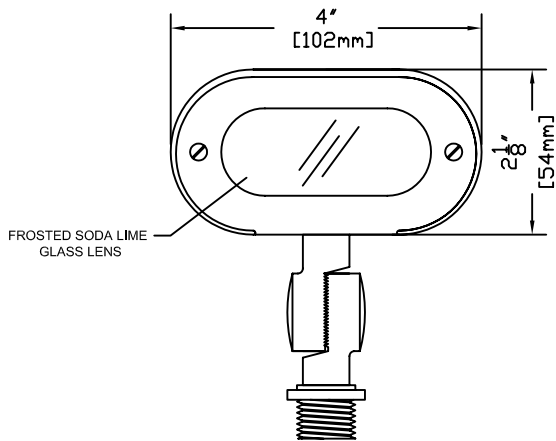

150° CELSIUS HIGH HEAT
3ft. POWER LEAD

SIDE VIEW WITH ROTATION

FRONT VIEW

SIDE VIEW WITH DIMENSIONS

FEATURES:

- DIE CAST BRASS HOUSING
- DIE CAST BRASS EYEBROW
- FISH SCALE REFLECTOR SHIELD
- SOLID BRASS SWIVEL/STEM
- HIGH HEAT SILICONE O-RING
- BERYLLIUM SOCKET WITH 150° CELSIUS HIGH HEAT 3ft LEAD

FINISHES:

- RAW BRASS
- ANTIQUE BRASS

LAMPS:

- 12 VOLT 10, 20 & 35 WATT BI-PIN
- 35 WATT MAXIMUM

LENS:

- 3mm FROSTED SODA LIME GLASS

STANDARD MOUNTING:

- BLACK ABS GROUND STAKE 8 3/4" LONG WITH FEMALE 1/2" NPT
- OPTIONAL BRASS GROUND STAKE 9 1/2" LONG WITH FEMALE 1/2" NPT

OPTIONAL MOUNTS:

- BRASS MOUNTING BRACKET 1/2" FEMALE NPT
- COPPER STEM RISERS-1" DIAMETER STEM RISER WITH 1/2" FEMALE NPT OR 3/4" DIAMETER WITH 1/2" FEMALE NPT.
- AVAILABLE IN CUSTOM HEIGHTS.
- BRASS STEM RISERS-SAME SPECS AS COPPER (SOON TO BE RELEASED)

ACCESSORIES:

- 25ft & 50ft 16/2 LEADS AVAILABLE

SHOWN IN ANTIQUE FINISH

CopperMoon AREA & OTHER
CM.895

901 3rd AVE.
WEST POINT, GA. 31833
1.800.727.5483
www.coppermoon.com

SIZE A	DRAWN BY: CRAIG SANDERS	CLASSIFICATION: DIRECTIONAL	DATE: MARCH 30, 2010
-----------	----------------------------	--------------------------------	-------------------------