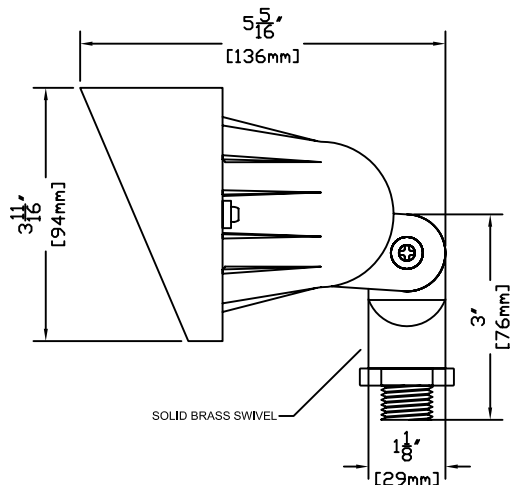

18/2 POWER WIRE

SIDE VIEW WITH ROTATION

FROSTED SODA LIME GLASS LENS

FRONT VIEW

SOLID BRASS SWIVEL

SIDE VIEW WITH DIMENSIONS

FEATURES:

- DIE CAST BRASS HOUSING
- DIE CAST BRASS EYEBROW
- SOLID BRASS SWIVEL/STEM
- FISH SCALE REFLECTOR SHIELD
- HIGH HEAT GASKET
- BERYLLIUM SOCKET WITH 3.5r 18/2 POWER LEAD

FINISHES:

- RAW BRASS
- ANTIQU BRASS

LAMPS:

- 12 VOLT 10, 20, 35 & 50 WATT BI-PIN
- 12 VOLT MR-16 IN 10, 20, 35 & 50 WATTS WITH A 12, 24, 36 & 60 DEGREE SPREAD. EXCEPTION: 10 WATT ONLY AVAILABLE IN 32 DEGREE SPREAD.
- 50 WATT MAXIMUM
- LED MR-16's

LENS:

- 3mm FROSTED SODA LIME GLASS

STANDARD MOUNTING:

- BLACK ABS GROUND STAKE 8 3/4" LONG WITH FEMALE 1/2" NPT
- OPTIONAL BRASS GROUND STAKE 9 1/2" LONG WITH FEMALE 1/2" NPT

OPTIONAL MOUNTS:

- BRASS MOUNTING BRACKET 1/2" FEMALE NPT
- COPPER STEM RISERS-1" DIAMETER STEM RISER WITH 1/2" FEMALE NPT OR 3/4" DIAMETER WITH 1/2" FEMALE NPT.
- AVAILABLE IN CUSTOM HEIGHTS.
- BRASS STEM RISERS-SAME SPECS AS COPPER (SOON TO BE RELEASED)

ACCESSORIES:

- MR-16 890 HONEYCOMB LOUVER
- MR-16 CLEAR SPREAD LENS
- MR-16 PRISMATIC LENS
- MR-16 COLORED LENSES - SPECIFY
- 25ft & 50ft 16/2 LEADS AVAILABLE

SHOWN IN ANTIQU FINISH

CopperMoon AREA & OTHER CM.890