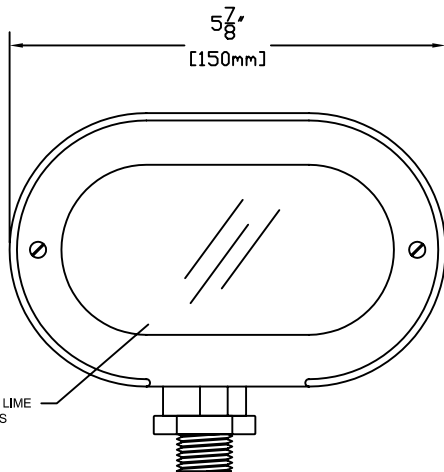

18/2 POWER WIRE

SIDE VIEW WITH ROTATION

FROSTED SODA LIME GLASS LENS

FRONT VIEW

SOLID BRASS SWIVEL

SIDE VIEW WITH DIMENSIONS

FEATURES:

- DIE CAST BRASS HOUSING
- DIE CAST BRASS EYEBROW
- SOLID BRASS SWIVEL/STEM
- FISH SCALE REFLECTOR SHIELD
- HIGH HEAT GASKET
- BERYLLIUM SOCKET WITH 3.5r 18/2 POWER LEAD

FINISHES:

- RAW BRASS
- ANTIQU BRASS

LAMPS:

- 12 VOLT 10, 20, 35 & 50 WATT BI-PIN
- 12 VOLT MR-16 IN 10, 20, 35 & 50 WATTS WITH A 12, 24, 36 & 60 DEGREE SPREAD. EXCEPTION: 10 WATT ONLY AVAILABLE IN 32 DEGREE SPREAD.
- 50 WATT MAXIMUM
- LED MR-16's

LENS:

- 3mm FROSTED SODA LIME GLASS

STANDARD MOUNTING:

- BLACK ABS GROUND STAKE 8 3/4" LONG WITH FEMALE 1/2" NPT
- OPTIONAL BRASS GROUND STAKE 9 1/2" LONG WITH FEMALE 1/2" NPT

OPTIONAL MOUNTS:

- BRASS MOUNTING BRACKET 1/2" FEMALE NPT
- COPPER STEM RISERS-1" DIAMETER STEM RISER WITH 1/2" FEMALE NPT OR 3/4" DIAMETER WITH 1/2" FEMALE NPT.
- AVAILABLE IN CUSTOM HEIGHTS.
- BRASS STEM RISERS-SAME SPECS AS COPPER (SOON TO BE RELEASED)

ACCESSORIES:

- MR-16 890 HONEYCOMB LOUVER
- MR-16 CLEAR SPREAD LENS
- MR-16 PRISMATIC LENS
- MR-16 COLORED LENSES - SPECIFY
- 25ft & 50ft 16/2 LEADS AVAILABLE

SHOWN IN ANTIQU FINISH

CopperMoon AREA & OTHER CM.890