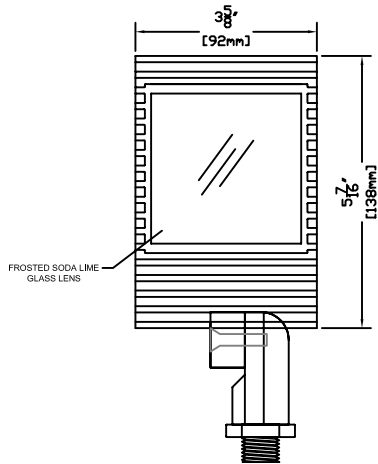

SIDE VIEW WITH ROTATION

FRONT VIEW

SIDE VIEW WITH DIMENSIONS

FEATURES:

- DIE CAST BRASS HOUSING
- SOLID BRASS SWIVEL/STEM
- HIGH HEAT SILICON O-RING
- BERYLLIUM SOCKET WITH 3ft 18/2 POWER LEAD

FINISHES:

- RAW BRASS
- ANTIQUÉ BRASS

LAMPS:

- 10, 20 & 35 WATT BI-PIN
- 35 WATT MAXIMUM

LENS:

- 3mm FROSTED SODA LIME GLASS

STANDARD MOUNTING:

- BLACK ABS GROUND STAKE 8 3/4" LONG WITH FEMALE 1/2" NPT
- OPTIONAL BRASS GROUND STAKE 9 1/2" LONG WITH FEMALE 1/2" NPT

OPTIONAL MOUNTS:

- BRASS MOUNTING BRACKET 1/2" FEMALE NPT
- COPPER STEM RISERS-1" DIAMETER STEM RISER WITH 1/2" FEMALE NPT OR 3/4" DIAMETER WITH 1/2" FEMALE NPT.
- AVAILABLE IN CUSTOM HEIGHTS.
- BRASS STEM RISERS-SAME SPECS AS COPPER (SOON TO BE RELEASED)

ACCESSORIES:

- 25ft & 50ft 16/2 LEADS AVAILABLE

SHOWN IN ANTIQUÉ FINISH

CopperMoon AREA & OTHER
CM.875

901 3rd AVE.
WEST POINT, GA. 31833
1.800.727.5483
www.coppermoon.com

SIZE	DRAWN BY:	CLASSIFICATION:	DATE:
A	CRAIG SANDERS	DIRECTIONAL	MARCH 30, 2010