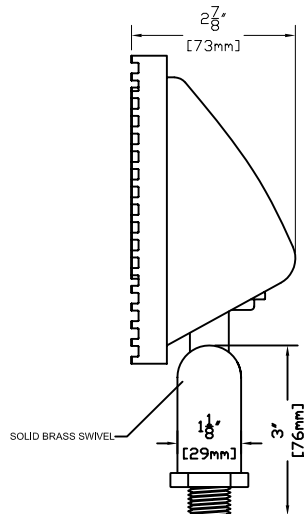

SIDE VIEW WITH ROTATION

FRONT VIEW

SIDE VIEW WITH DIMENSIONS

FEATURES:

- DIE CAST BRASS HOUSING
- SOLID BRASS SWIVEL/STEM
- HIGH HEAT SILICON O-RING
- BERYLLIUM SOCKET WITH 3ft 18/2 POWER LEAD

FINISHES:

- RAW BRASS
- ANTIQUÉ BRASS

LAMPS:

- 10, 20 & 35 WATT BI-PIN
- 35 WATT MAXIMUM

LENS:

- 3mm FROSTED SODA LIME GLASS

STANDARD MOUNTING:

- BLACK ABS GROUND STAKE 8 3/4" LONG WITH FEMALE 1/2" NPT
- OPTIONAL BRASS GROUND STAKE 9 1/2" LONG WITH FEMALE 1/2" NPT

OPTIONAL MOUNTS:

- BRASS MOUNTING BRACKET 1/2" FEMALE NPT
- COPPER STEM RISERS-1" DIAMETER STEM RISER WITH 1/2" FEMALE NPT OR 3/4" DIAMETER WITH 1/2" FEMALE NPT.
- AVAILABLE IN CUSTOM HEIGHTS.
- BRASS STEM RISERS-SAME SPECS AS COPPER (SOON TO BE RELEASED)

ACCESSORIES:

- 25ft & 50ft 16/2 LEADS AVAILABLE

SHOWN IN ANTIQUÉ FINISH

CopperMoon AREA & OTHER
CM.875

901 3rd AVE.
WEST POINT, GA. 31833
1.800.727.5483
www.coppermoon.com

SIZE	DRAWN BY:	CLASSIFICATION:	DATE:
A	CRAIG SANDERS	DIRECTIONAL	MARCH 30, 2010