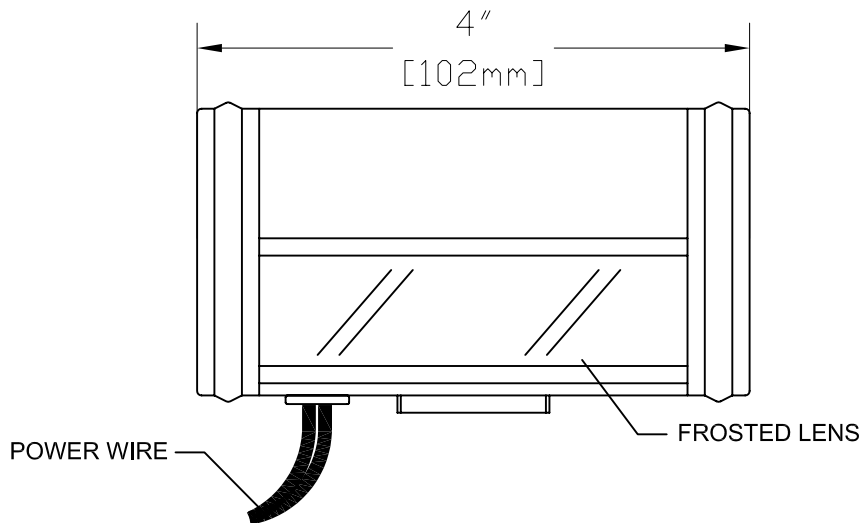

SIDE VIEW WITH ROTATION

SIDE WITH DIMENSIONS

FRONT VIEW WITH DIMENSIONS

**FEATURES:**

- SOLID COPPER CONSTRUCTION
- PORCELAIN SOCKET WITH 3ft LEAD

**FINISHES:**

- NATURAL COPPER
- ANTIQUE COPPER
- VERDE
- ANTIQUE RUST

**LAMPS:**

- 12 VOLT 10 WATT BI-PIN
- 10 WATT MAXIMUM

**LENS:**

- 3mm FROSTED SODA LIME GLASS

**STANDARD MOUNTING:**

- ADJUSTABLE UP/DOWN 25 DEGREE BRACKET MOUNT WITH 2 SCREWS

**ACCESSORIES:**

- 25ft & 50ft 16/2 LEADS AVAILABLE