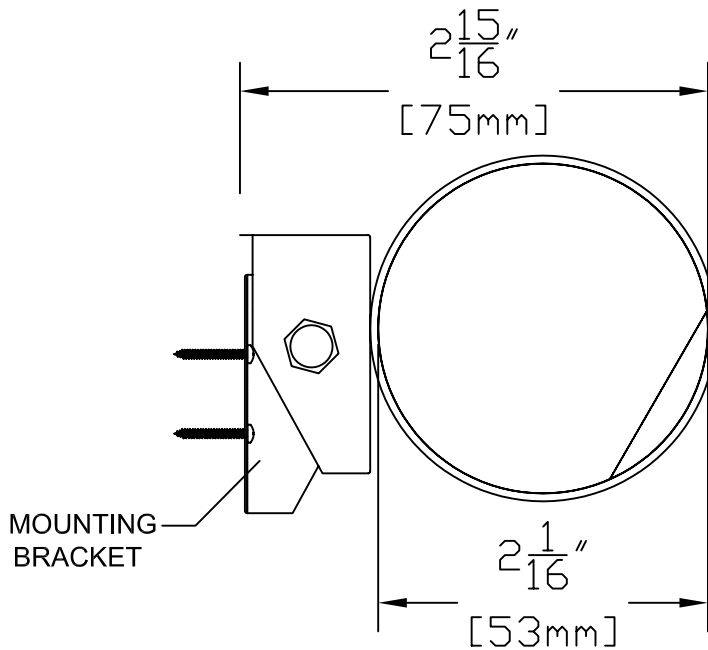

SIDE VIEW WITH ROTATION

SIDE WITH DIMENSIONS

FRONT VIEW WITH DIMENSIONS

**FEATURES:**

- SOLID COPPER CONSTRUCTION
- PORCELAIN SOCKET WITH 3ft LEAD

**FINISHES:**

- NATURAL COPPER
- ANTIQUE COPPER
- VERDE
- ANTIQUE RUST

**LAMPS:**

- 12 VOLT 10 WATT BI-PIN
- 10 WATT MAXIMUM

**LENS:**

- 3mm FROSTED SODA LIME GLASS

**STANDARD MOUNTING:**

- ADJUSTABLE UP/DOWN 25 DEGREE BRACKET MOUNT WITH 2 SCREWS

**ACCESSORIES:**

- 25ft & 50ft 16/2 LEADS AVAILABLE

SHOWN IN ANTIQUE FINISH

CopperMoon AREA & OTHER  
CM.850

901 3rd AVE.  
WEST POINT, GA. 31833  
1.800.727.5483  
www.coppermoon.com

SIZE A	DRAWN BY: CRAIG SANDERS	CLASSIFICATION: AREA & OTHER	DATE: MARCH 30, 2010
-----------	----------------------------	---------------------------------	-------------------------