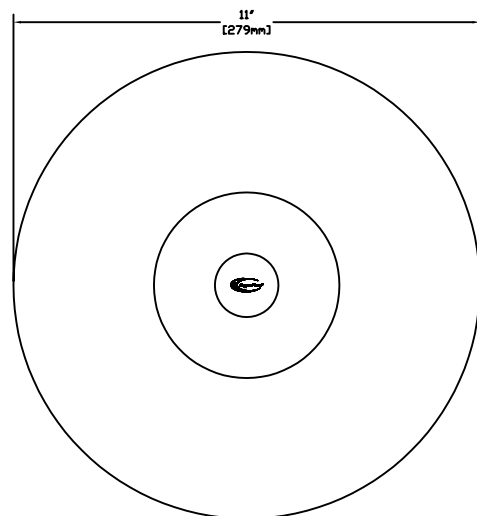

SIDE VIEW WITH DIMENSIONS

TOP VIEW WITH DIMENSIONS

FEATURES:

- SOLID COPPER SPUN TOP
- SOLID COPPER STEM
- BRASS ADJUSTABLE SET SCREW
- PORCELAIN SOCKET WITH 4ft 18/2 POWER LEAD

FINISHES:

- NATURAL COPPER
- ANTIQUED COPPER
- VERDE
- ANTIQUED RUST

LAMPS:

- 20 WATT BI-PIN
- 20 WATT MAXIMUM

LENS:

- 37.8mm x 2.8mm x 3.75in CLEAR TEMPERED GLASS

STANDARD MOUNTING:

- BLACK ABS GROUND STAKE 8 3/4" LONG WITH FEMALE 1/2" NPT
- OPTIONAL BRASS GROUND STAKE 9 1/2" LONG WITH FEMALE 1/2" NPT

OPTIONAL MOUNTS:

- COPPER STEM RISERS-1" DIAMETER STEM RISER WITH 1/2" FEMALE NPT OR 3/4" DIAMETER WITH 1/2" FEMALE NPT.
- AVAILABLE IN CUSTOM HEIGHTS.

ACCESSORIES:

- 25ft & 50ft 16/2 LEADS AVAILABLE

SHOWN IN NATURAL COPPER