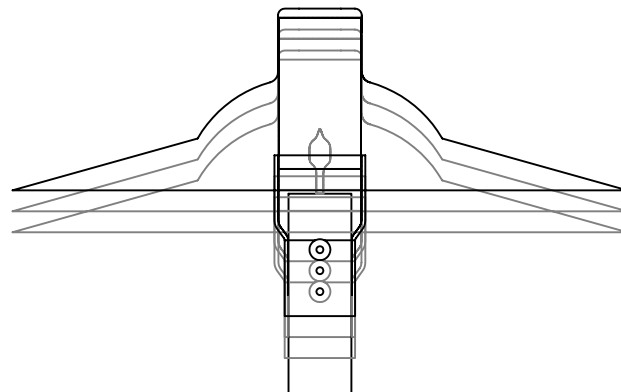

SIDE VIEW WITH DIMENSIONS

TOP VIEW WITH DIMENSIONS

FEATURES:

- SOLID COPPER SPUN TOP
- SOLID COPPER STEM
- BRASS ADJUSTABLE SET SCREW
- PORCELAIN SOCKET WITH 4ft 18/2 POWER LEAD

FINISHES:

- NATURAL COPPER
- ANTIQUED COPPER
- VERDE
- ANTIQUED RUST

LAMPS:

- 20 WATT BI-PIN
- 20 WATT MAXIMUM

LENS:

- 37.8mm x 2.8mm x 3.75in CLEAR TEMPERED GLASS

STANDARD MOUNTING:

- BLACK ABS GROUND STAKE 8 3/4" LONG WITH FEMALE 1/2" NPT
- OPTIONAL BRASS GROUND STAKE 9 1/2" LONG WITH FEMALE 1/2" NPT

OPTIONAL MOUNTS:

- COPPER STEM RISERS-1" DIAMETER STEM RISER WITH 1/2" FEMALE NPT OR 3/4" DIAMETER WITH 1/2" FEMALE NPT.
- AVAILABLE IN CUSTOM HEIGHTS.

ACCESSORIES:

- 25ft & 50ft 16/2 LEADS AVAILABLE

SHOWN IN NATURAL COPPER

SIDE VIEW WITH RANGE

CopperMoon PATH LIGHTS
CM.750/20

901 3rd AVE.
WEST POINT, GA. 31833
1.800.727.5483
www.coppermoon.com

SIZE A	DRAWN BY: CRAIG SANDERS	CLASSIFICATION: PATH LIGHTS	DATE: MARCH 30, 2010
-----------	----------------------------	--------------------------------	-------------------------