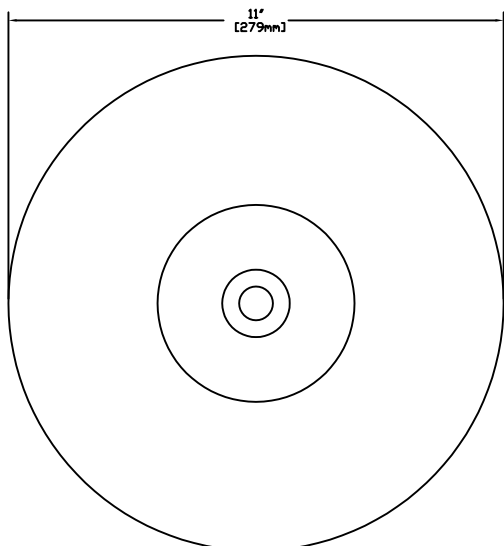

SIDE VIEW WITH DIMENSIONS

TOP VIEW WITH DIMENSIONS

FEATURES:

- SOLID COPPER SPUN TOP
- SOLID BRASS STEM
- SOLID BRASS ARMS FOR LENS PROTECTION
- BERYLLIUM SOCKET WITH 4ft 18/2 POWER LEAD

FINISHES:

- NATURAL COPPER
- ANTIQUÉ COPPER
- VERDE
- ANTIQUÉ RUST

LAMPS:

- 20 WATT BI-PIN
- 20 WATT MAXIMUM

LENS:

- 37mm x 3.58mm x 2in CLEAR TEMPERED GLASS

STANDARD MOUNTING:

- BLACK ABS GROUND STAKE 8 3/4" LONG WITH FEMALE 1/2" NPT
- OPTIONAL BRASS GROUND STAKE 9 1/2" LONG WITH FEMALE 1/2" NPT

ACCESSORIES:

- 25ft & 50ft 16/2 LEADS AVAILABLE

SHOWN IN NATURAL COPPER

CopperMoon PATH LIGHTS
CM.750/20 CG

901 3rd AVE.
WEST POINT, GA. 31833
1.800.727.5483
www.coppermoon.com

SIZE A	DRAWN BY: CRAIG SANDERS	CLASSIFICATION: PATH LIGHTS	DATE: MARCH 30, 2010
-----------	----------------------------	--------------------------------	-------------------------