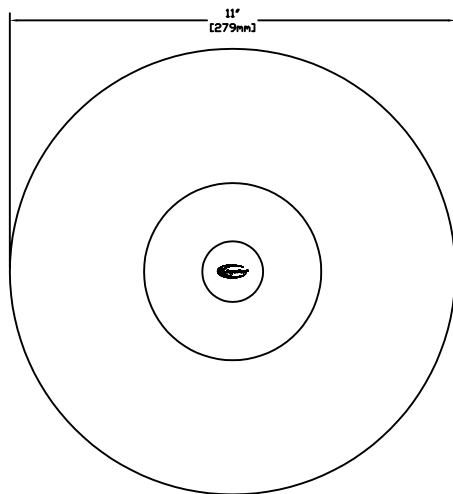

SIDE VIEW WITH DIMENSIONS

TOP VIEW WITH DIMENSIONS

**FEATURES:**

- SOLID COPPER SPUN TOP
- SOLID COPPER TWISTED ROPE STEM
- BRASS ADJUSTABLE SET SCREW
- PORCELAIN SOCKET WITH 4ft 18/2 POWER LEAD

**FINISHES:**

- NATURAL COPPER
- ANTIQUE COPPER
- VERDE
- ANTIQUE RUST

**LAMPS:**

- 20 WATT BI-PIN
- 20 WATT MAXIMUM

**LENS:**

- 37.8mm x 2.8mm x 3.75in CLEAR TEMPERED GLASS

**STANDARD MOUNTING:**

- BLACK ABS GROUND STAKE 8 3/4" LONG WITH FEMALE 1/2" NPT
- OPTIONAL BRASS GROUND STAKE 9 1/2" LONG WITH FEMALE 1/2" NPT

**OPTIONAL MOUNTS:**

- COPPER STEM RISERS-1" DIAMETER STEM RISER WITH 1/2" FEMALE NPT OR 3/4" DIAMETER WITH 1/2" FEMALE NPT.
- AVAILABLE IN CUSTOM HEIGHTS.

**ACCESSORIES:**

- 25ft & 50ft 16/2 LEADS AVAILABLE