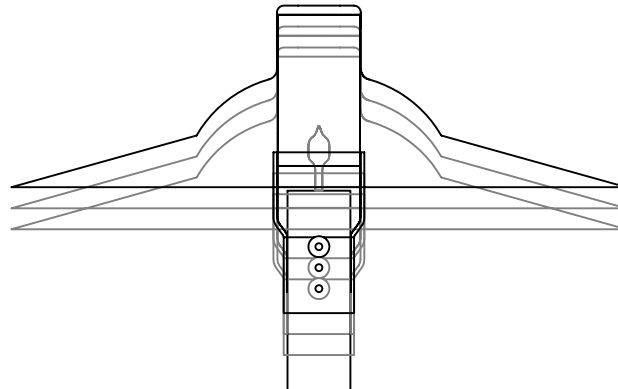

SIDE VIEW WITH DIMENSIONS

TOP VIEW WITH DIMENSIONS

**FEATURES:**

- SOLID COPPER SPUN TOP
- SOLID COPPER TWISTED ROPE STEM
- BRASS ADJUSTABLE SET SCREW
- PORCELAIN SOCKET WITH 4ft 18/2 POWER LEAD

**FINISHES:**

- NATURAL COPPER
- ANTIQUE COPPER
- VERDE
- ANTIQUE RUST

**LAMPS:**

- 20 WATT BI-PIN
- 20 WATT MAXIMUM

**LENS:**

- 37.8mm x 2.8mm x 3.75in CLEAR TEMPERED GLASS

**STANDARD MOUNTING:**

- BLACK ABS GROUND STAKE 8 3/4" LONG WITH FEMALE 1/2" NPT
- OPTIONAL BRASS GROUND STAKE 9 1/2" LONG WITH FEMALE 1/2" NPT

**OPTIONAL MOUNTS:**

- COPPER STEM RISERS-1" DIAMETER STEM RISER WITH 1/2" FEMALE NPT OR 3/4" DIAMETER WITH 1/2" FEMALE NPT.
- AVAILABLE IN CUSTOM HEIGHTS.

**ACCESSORIES:**

- 25ft & 50ft 16/2 LEADS AVAILABLE

SHOWN IN NATURAL COPPER

SIDE VIEW WITH RANGE

		<b>CopperMoon PATH LIGHTS</b> <b>CM.750/10</b>	
901 3rd AVE. WEST POINT, GA. 31833 1.800.727.5483 www.coppermoon.com			
SIZE A	DRAWN BY: CRAIG SANDERS	CLASSIFICATION: PATH LIGHTS	DATE: MARCH 30, 2010