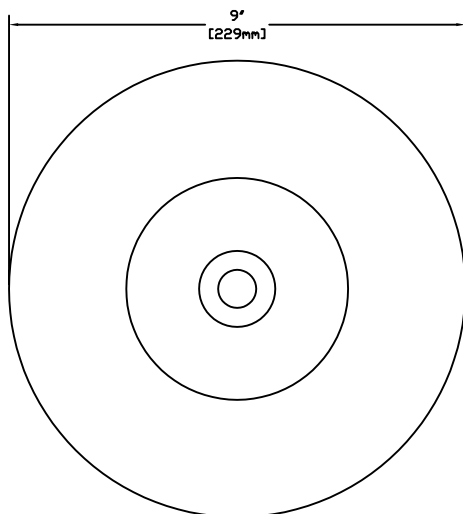

SIDE VIEW WITH DIMENSIONS

TOP VIEW WITH DIMENSIONS

FEATURES:

- SOLID COPPER SPUN TOP
- SOLID BRASS STEM
- SOLID BRASS ARMS FOR LENS PROTECTION
- BERYLLIUM SOCKET WITH 4ft 18/2 POWER LEAD

FINISHES:

- NATURAL COPPER
- ANTIQUÉ COPPER
- VERDE
- ANTIQUÉ RUST

LAMPS:

- 20 WATT BI-PIN
- 20 WATT MAXIMUM

LENS:

- 37mm x 3.58mm x 2in CLEAR TEMPERED GLASS

STANDARD MOUNTING:

- BLACK ABS GROUND STAKE 8 3/4" LONG WITH FEMALE 1/2" NPT
- OPTIONAL BRASS GROUND STAKE 9 1/2" LONG WITH FEMALE 1/2" NPT

OPTIONAL MOUNTS:

- COPPER STEM RISERS-1" DIAMETER STEM RISER WITH 1/2" FEMALE NPT OR 3/4" DIAMETER WITH 1/2" FEMALE NPT.
- AVAILABLE IN CUSTOM HEIGHTS.
- BRASS STEM RISERS-SAME SPECS AS COPPER (SOON TO BE RELEASED)

ACCESSORIES:

- 25ft & 50ft 16/2 LEADS AVAILABLE

SHOWN IN NATURAL COPPER

901 3rd AVE.
WEST POINT, GA. 31833
1.800.727.5483
www.coppermoon.com

CopperMoon PATH LIGHTS
CM.730/20 CG

SIZE A	DRAWN BY: CRAIG SANDERS	CLASSIFICATION: PATH LIGHTS	DATE: MARCH 30, 2010
-----------	----------------------------	--------------------------------	-------------------------