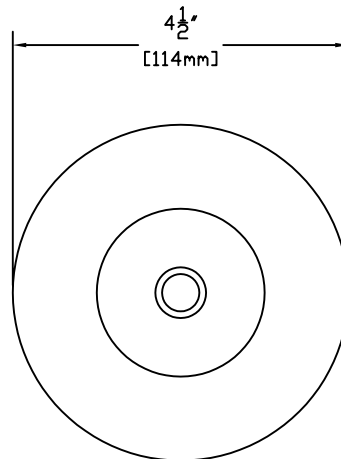

SIDE VIEW WITH DIMENSIONS

**FEATURES:**

- SOLID COPPER SPUN TOP
- SOLID COPPER STEM
- PORCELAIN S-8 WEDGE SOCKET WITH 4ft 18/2 POWER LEAD

**FINISHES:**

- NATURAL COPPER
- ANTIQUÉ COPPER
- VERDE
- ANTIQUÉ RUST

**LAMPS:**

- 18 WATT S-8 WEDGE BASE
- 24 WATT MAXIMUM

**STANDARD MOUNTING:**

- BLACK ABS GROUND STAKE 8 3/4" LONG WITH FEMALE 1/2" NPT
- OPTIONAL BRASS GROUND STAKE 9 1/2" LONG WITH FEMALE 1/2" NPT

**OPTIONAL MOUNTS:**

- COPPER STEM RISERS-1" DIAMETER STEM RISER WITH 1/2" FEMALE NPT OR 3/4" DIAMETER WITH 1/2" FEMALE NPT.
- AVAILABLE IN CUSTOM HEIGHTS.

**ACCESSORIES:**

- 25ft & 50ft 16/2 LEADS AVAILABLE

SHOWN IN NATURAL COPPER

TOP VIEW WITH DIMENSIONS

CopperMoon PATH LIGHTS  
CM.725

901 3rd AVE.  
WEST POINT, GA. 31833  
1.800.727.5483  
www.coppermoon.com

SIZE A	DRAWN BY: CRAIG SANDERS	CLASSIFICATION: PATH LIGHTS	DATE: MARCH 30, 2010
-----------	----------------------------	--------------------------------	-------------------------