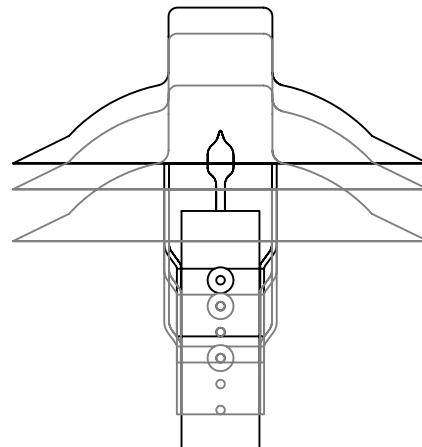

SIDE VIEW WITH DIMENSIONS

TOP VIEW WITH DIMENSIONS

**FEATURES:**

- SOLID COPPER SPUN TOP
- SOLID COPPER STEM
- BRASS ADJUSTABLE SET SCREW
- PORCELAIN SOCKET WITH 4ft 18/2 POWER LEAD

**FINISHES:**

- NATURAL COPPER
- ANTIQUE COPPER
- VERDE
- ANTIQUE RUST

**LAMPS:**

- 20 WATT BI-PIN
- 20 WATT MAXIMUM

**LENS:**

- 37.8mm x 2.8mm x 3.375in CLEAR TEMPERED GLASS

**STANDARD MOUNTING:**

- BLACK ABS GROUND STAKE 8 3/4\"/>
- OPTIONAL BRASS GROUND STAKE 9 1/2\"/>

**OPTIONAL MOUNTS:**

- COPPER STEM RISERS-1\"/>
- AVAILABLE IN CUSTOM HEIGHTS.

**ACCESSORIES:**

- 25ft & 50ft 16/2 LEADS AVAILABLE

SHOWN IN NATURAL COPPER

SIDE VIEW WITH RANGE

CopperMoon PATH LIGHTS  
CM.700/20

901 3rd AVE.  
WEST POINT, GA. 31833  
1.800.727.5483  
www.coppermoon.com

SIZE A	DRAWN BY: CRAIG SANDERS	CLASSIFICATION: PATH LIGHTS	DATE: MARCH 30, 2010
-----------	----------------------------	--------------------------------	-------------------------