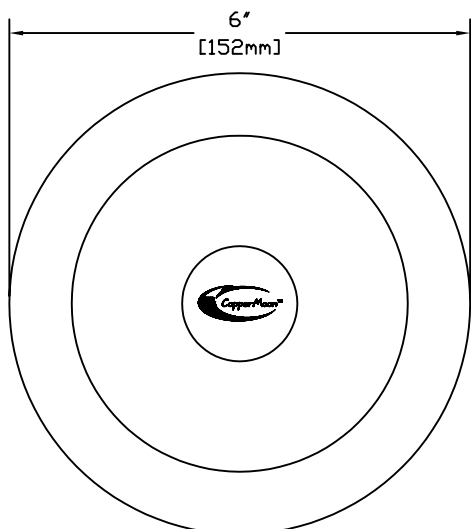

SIDE VIEW WITH DIMENSIONS

TOP VIEW WITH DIMENSIONS

**FEATURES:**

- SOLID COPPER SPUN TOP
- SOLID COPPER STEM
- BRASS ADJUSTABLE SET SCREW
- PORCELAIN SOCKET WITH 4ft 18/2 POWER LEAD

**FINISHES:**

- NATURAL COPPER
- ANTIQUE COPPER
- VERDE
- ANTIQUE RUST

**LAMPS:**

- 20 WATT BI-PIN
- 20 WATT MAXIMUM

**LENS:**

- 37.8mm x 2.8mm x 3.375in CLEAR TEMPERED GLASS

**STANDARD MOUNTING:**

- BLACK ABS GROUND STAKE 8 3/4\"/>
- OPTIONAL BRASS GROUND STAKE 9 1/2\"/>

**OPTIONAL MOUNTS:**

- COPPER STEM RISERS-1\"/>
- AVAILABLE IN CUSTOM HEIGHTS.

**ACCESSORIES:**

- 25ft & 50ft 16/2 LEADS AVAILABLE

SHOWN IN NATURAL COPPER

SIDE VIEW WITH RANGE

CopperMoon PATH LIGHTS  
CM.700/20

901 3rd AVE.  
WEST POINT, GA. 31833  
1.800.727.5483  
www.coppermoon.com

SIZE A	DRAWN BY: CRAIG SANDERS	CLASSIFICATION: PATH LIGHTS	DATE: MARCH 30, 2010
-----------	----------------------------	--------------------------------	-------------------------