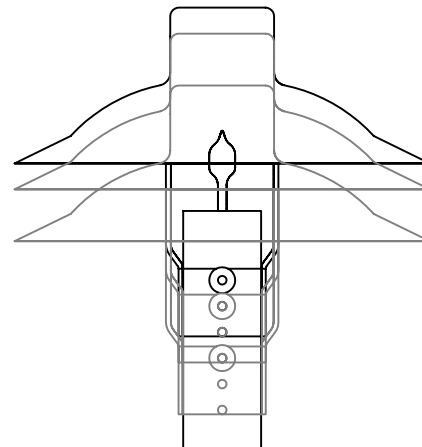

SIDE VIEW WITH DIMENSIONS

TOP VIEW WITH DIMENSIONS

**FEATURES:**

- SOLID COPPER SPUN TOP
- SOLID COPPER TWISTED ROPE STEM
- BRASS ADJUSTABLE SET SCREW
- PORCELAIN SOCKET WITH 4ft 18/2 POWER LEAD

**FINISHES:**

- NATURAL COPPER
- ANTIQUE COPPER
- VERDE
- ANTIQUERUST

**LAMPS:**

- 20 WATT BI-PIN
- 20 WATT MAXIMUM

**LENS:**

- 37.8mm x 2.8mm x 3.375in CLEAR TEMPERED GLASS

**STANDARD MOUNTING:**

- BLACK ABS GROUND STAKE 8 3/4" LONG WITH FEMALE 1/2" NPT
- OPTIONAL BRASS GROUND STAKE 9 1/2" LONG WITH FEMALE 1/2" NPT

**OPTIONAL MOUNTS:**

- COPPER STEM RISERS-1" DIAMETER STEM RISER WITH 1/2" FEMALE NPT OR 3/4" DIAMETER WITH 1/2" FEMALE NPT.
- AVAILABLE IN CUSTOM HEIGHTS.

**ACCESSORIES:**

- 25ft & 50ft 16/2 LEADS AVAILABLE

SHOWN IN NATURAL COPPER

SIDE VIEW WITH RANGE

CopperMoon PATH LIGHTS  
CM.700/10

901 3rd AVE.  
WEST POINT, GA. 31833  
1.800.727.5483  
www.coppermoon.com

SIZE A	DRAWN BY: CRAIG SANDERS	CLASSIFICATION: PATH LIGHTS	DATE: MARCH 30, 2010
-----------	----------------------------	--------------------------------	-------------------------