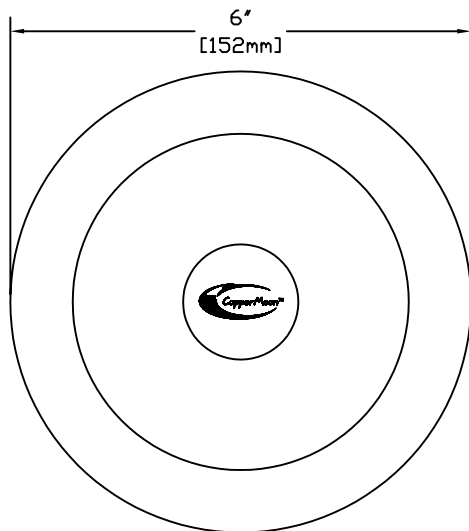

SIDE VIEW WITH DIMENSIONS

TOP VIEW WITH DIMENSIONS

**FEATURES:**

- SOLID COPPER SPUN TOP
- SOLID COPPER TWISTED ROPE STEM
- BRASS ADJUSTABLE SET SCREW
- PORCELAIN SOCKET WITH 4ft 18/2 POWER LEAD

**FINISHES:**

- NATURAL COPPER
- ANTIQUE COPPER
- VERDE
- ANTIQUERUST

**LAMPS:**

- 20 WATT BI-PIN
- 20 WATT MAXIMUM

**LENS:**

- 37.8mm x 2.8mm x 3.375in CLEAR TEMPERED GLASS

**STANDARD MOUNTING:**

- BLACK ABS GROUND STAKE 8 3/4" LONG WITH FEMALE 1/2" NPT
- OPTIONAL BRASS GROUND STAKE 9 1/2" LONG WITH FEMALE 1/2" NPT

**OPTIONAL MOUNTS:**

- COPPER STEM RISERS-1" DIAMETER STEM RISER WITH 1/2" FEMALE NPT OR 3/4" DIAMETER WITH 1/2" FEMALE NPT.
- AVAILABLE IN CUSTOM HEIGHTS.

**ACCESSORIES:**

- 25ft & 50ft 16/2 LEADS AVAILABLE

SHOWN IN NATURAL COPPER

SIDE VIEW WITH RANGE

CopperMoon PATH LIGHTS  
CM.700/10

901 3rd AVE.  
WEST POINT, GA. 31833  
1.800.727.5483  
www.coppermoon.com

SIZE A	DRAWN BY: CRAIG SANDERS	CLASSIFICATION: PATH LIGHTS	DATE: MARCH 30, 2010
-----------	----------------------------	--------------------------------	-------------------------