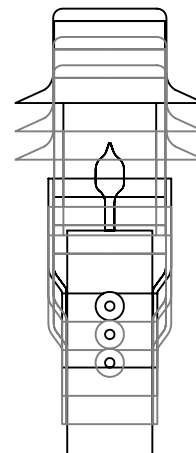

SIDE VIEW WITH DIMENSIONS

TOP VIEW WITH DIMENSIONS

FEATURES:

- SOLID COPPER SPUN TOP
- SOLID COPPER STEM
- SOLID COPPER 180 DEGREE DIRECTIONAL SHIELD
- BRASS ADJUSTABLE SET SCREW
- PORCELAIN SOCKET WITH 4ft 18/2 POWER LEAD

FINISHES:

- NATURAL COPPER
- ANTIQUÉ COPPER
- VERDE
- ANTIQUÉ RUST

LAMPS:

- 20 WATT BI-PIN
- 20 WATT MAXIMUM

LENS:

- 37.8mm x 2.8mm x 2.5in CLEAR TEMPERED GLASS

STANDARD MOUNTING:

- BLACK ABS GROUND STAKE 8 3/4" LONG WITH FEMALE 1/2" NPT
- OPTIONAL BRASS GROUND STAKE 9 1/2" LONG WITH FEMALE 1/2" NPT

OPTIONAL MOUNTS:

- BRASS MOUNTING BRACKET 1/2" FEMALE NPT
- COPPER STEM RISERS-1" DIAMETER STEM RISER WITH 1/2" FEMALE NPT OR 3/4" DIAMETER WITH 1/2" FEMALE NPT.
- AVAILABLE IN CUSTOM HEIGHTS.

ACCESSORIES:

- 25ft & 50ft 16/2 LEADS AVAILABLE

SHOWN IN NATURAL COPPER

SIDE VIEW WITH RANGE

CopperMoon PATH LIGHTS
CM.500/20

901 3rd AVE.
WEST POINT, GA. 31833
1.800.727.5483
www.coppermoon.com

SIZE	DRAWN BY:	CLASSIFICATION:	DATE:
A	CRAIG SANDERS	PATH LIGHTS	MARCH 30, 2010