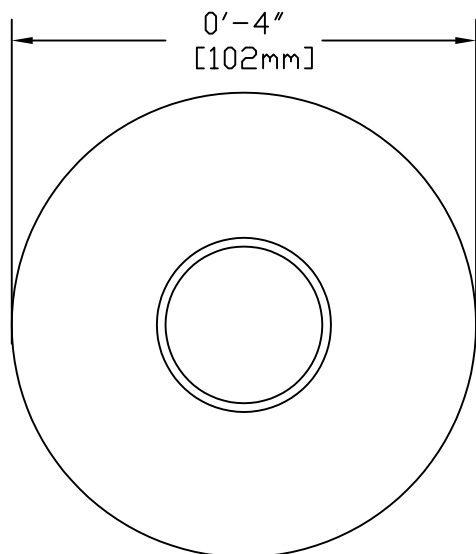

SIDE VIEW WITH DIMENSIONS

TOP VIEW WITH DIMENSIONS

FEATURES:

- SOLID COPPER SPUN TOP
- SOLID COPPER STEM
- MACHINED BRASS FITTINGS
- PORCELAIN SOCKET WITH 4ft LEAD

FINISHES:

- NATURAL COPPER
- ANTIQUE COPPER
- VERDE
- ANTIQUERUST

LAMPS:

- 20 WATT BI-PIN
- 20 WATT MAXIMUM

LENS:

- 37.4mm x 2.8mm x 1.5in FROSTED TEMPERED GLASS

STANDARD MOUNTING:

- BLACK ABS GROUND STAKE 8 3/4" LONG WITH FEMALE 1/2" NPT
- OPTIONAL BRASS GROUND STAKE 9 1/2" LONG WITH FEMALE 1/2" NPT

OPTIONAL MOUNTS:

- COPPER STEM RISERS-1" DIAMETER STEM RISER WITH 1/2" FEMALE NPT OR 3/4" DIAMETER WITH 1/2" FEMALE NPT.
- AVAILABLE IN CUSTOM HEIGHTS.

ACCESSORIES:

- 25ft & 50ft 16/2 LEADS AVAILABLE

SHOWN IN NATURAL COPPER