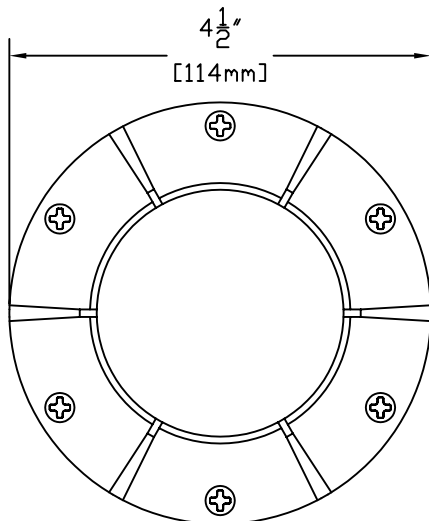

SIDE VIEW WITH ROTATION

SIDE VIEW WITH DIMENSIONS

TOP VIEW WITH DIMENSIONS

FEATURES:

- DIE CAST BRASS HOUSING
- DIE CAST BRASS HIGH PROFILE BEACON TOP
- HIGH HEAT GASKET
- BERYLLIUM ARTICULATING 15 +/- SOCKET WITH 6ft 18/3 POWER LEAD

FINISHES:

- RAW BRASS
- ANTIQUE BRASS

LAMPS:

- 12 VOLT MR-16 IN 10, 20, 35 & 50 WATTS WITH A 12, 24, 36 & 60 DEGREE SPREAD. EXCEPTION: 10 WATT ONLY AVAILABLE IN 32 DEGREE SPREAD.
- 50 WATT MAXIMUM
- LED MR-16's

LENS:

- 6mm FROSTED SODA LIME GLASS

ACCESSORIES:

- MR-16 HONEYCOMB LOUVER
- MR-16 LAMP CLIP HOLDER
- MR-16 CLEAR SPREAD LENS
- MR-16 PRISMATIC LENS
- MR-16 COLORED LENSES - SPECIFY
- 25ft & 50ft 16/2 LEADS AVAILABLE

SHOWN IN RAW BRASS FINISH

CopperMoon WELL & INGROUND
CM.392

901 3rd AVE.
WEST POINT, GA. 31833
1.800.727.5483
www.coppermoon.com

SIZE A	DRAWN BY: CRAIG SANDERS	CLASSIFICATION: WELL & INGROUND	DATE: MARCH 30, 2010
-----------	----------------------------	------------------------------------	-------------------------