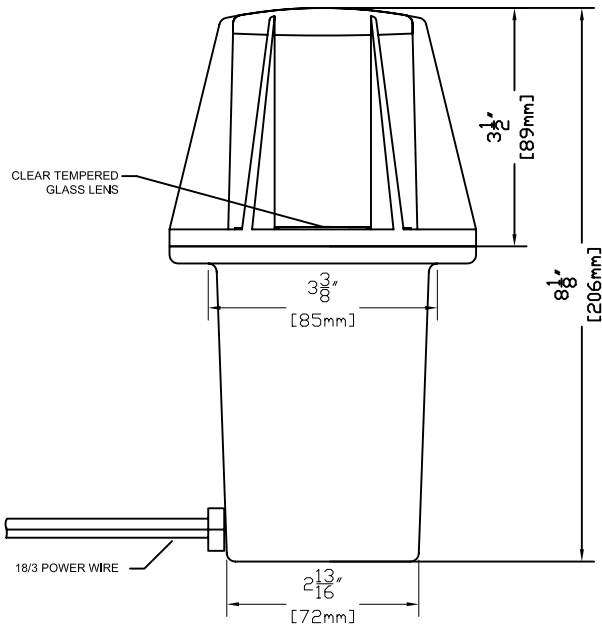

SIDE VIEW WITH ROTATION

SIDE VIEW WITH DIMENSIONS

TOP VIEW WITH DIMENSIONS

FEATURES:

- DIE CAST BRASS HOUSING
- DIE CAST BRASS HIGH PROFILE BEACON TOP
- HIGH HEAT GASKET
- BERYLLIUM ARTICULATING 15 +/- SOCKET WITH 6ft 18/3 POWER LEAD

FINISHES:

- RAW BRASS
- ANTIQUE BRASS

LAMPS:

- 12 VOLT MR-16 IN 10, 20, 35 & 50 WATTS WITH A 12, 24, 36 & 60 DEGREE SPREAD. EXCEPTION: 10 WATT ONLY AVAILABLE IN 32 DEGREE SPREAD.
- 50 WATT MAXIMUM
- LED MR-16's

LENS:

- 6mm FROSTED SODA LIME GLASS

ACCESSORIES:

- MR-16 HONEYCOMB LOUVER
- MR-16 LAMP CLIP HOLDER
- MR-16 CLEAR SPREAD LENS
- MR-16 PRISMATIC LENS
- MR-16 COLORED LENSES - SPECIFY
- 25ft & 50ft 16/2 LEADS AVAILABLE

SHOWN IN RAW BRASS FINISH

CopperMoon WELL & INGROUND
CM.392

901 3rd AVE.
WEST POINT, GA. 31833
1.800.727.5483
www.coppermoon.com

SIZE A	DRAWN BY: CRAIG SANDERS	CLASSIFICATION: WELL & INGROUND	DATE: MARCH 30, 2010
-----------	----------------------------	------------------------------------	-------------------------