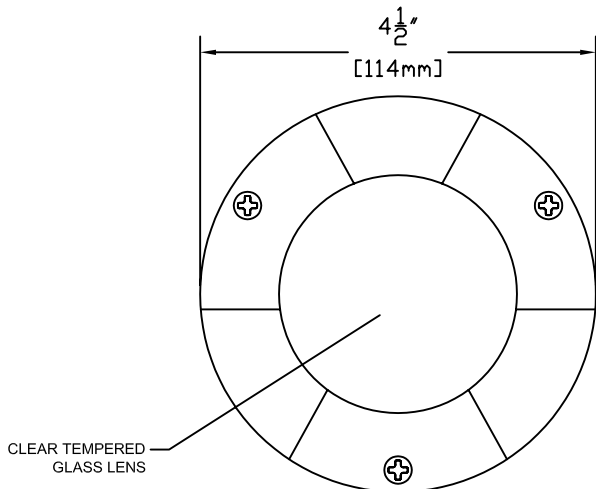

18/3 POWER WIRE

SIDE VIEW WITH ROTATION

18/3 POWER WIRE

SIDE VIEW WITH DIMENSIONS

CLEAR TEMPERED  
GLASS LENS

TOP VIEW WITH DIMENSIONS

**FEATURES:**

- DIE CAST BRASS HOUSING
- DIE CAST BRASS LOW PROFILE BEACON TOP
- HIGH HEAT GASKET
- BERYLLIUM ARTICULATING 15 DEGREE +/- SOCKET WITH 6ft 18/3 POWER LEAD

**FINISHES:**

- RAW BRASS
- ANTIQUÉ BRASS

**LAMPS:**

- 12 VOLT MR-16 IN 10, 20, 35 & 50 WATTS WITH A 12, 24, 36 & 60 DEGREE SPREAD. EXCEPTION: 10 WATT ONLY AVAILABLE IN 32 DEGREE SPREAD.
- 50 WATT MAXIMUM
- LED MR-16's

**LENS:**

- 5mm FROSTED SODA LIME GLASS

**ACCESSORIES:**

- MR-16 HONEYCOMB LOUVER
- MR-16 LAMP CLIP HOLDER
- MR-16 CLEAR SPREAD LENS
- MR-16 PRISMATIC LENS
- MR-16 COLORED LENSES - SPECIFY
- 25ft & 50ft 16/2 LEADS AVAILABLE

SHOWN IN ANTIQUE FINISH

CopperMoon WELL & INGROUND  
CM.391

901 3rd AVE.  
WEST POINT, GA. 31833  
1.800.727.5483  
www.coppermoon.com

SIZE A	DRAWN BY: CRAIG SANDERS	CLASSIFICATION: WELL & INGROUND	DATE: MARCH 30, 2010
-----------	----------------------------	------------------------------------	-------------------------