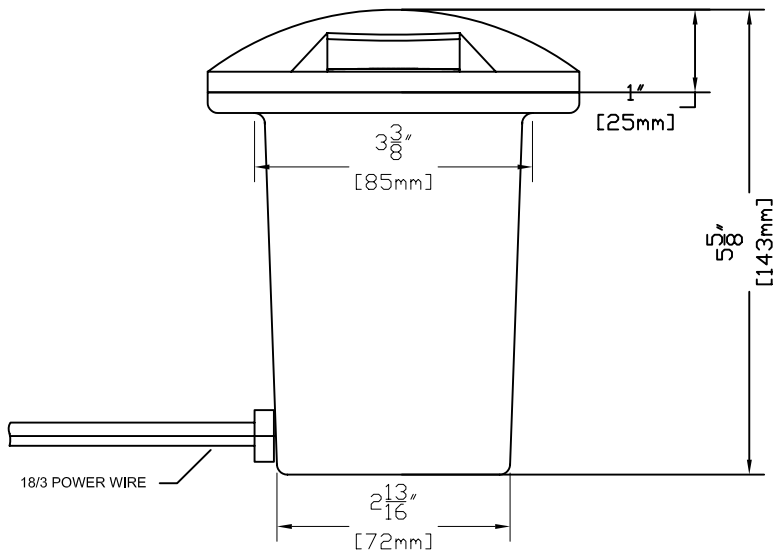

18/3 POWER WIRE

SIDE VIEW WITH ROTATION

18/3 POWER WIRE

SIDE VIEW WITH DIMENSIONS

CLEAR TEMPERED  
GLASS LENS

TOP VIEW WITH DIMENSIONS

**FEATURES:**

- DIE CAST BRASS HOUSING
- DIE CAST BRASS LOW PROFILE BEACON TOP
- HIGH HEAT GASKET
- BERYLLIUM ARTICULATING 15 DEGREE +/- SOCKET WITH 6ft 18/3 POWER LEAD

**FINISHES:**

- RAW BRASS
- ANTIQUÉ BRASS

**LAMPS:**

- 12 VOLT MR-16 IN 10, 20, 35 & 50 WATTS WITH A 12, 24, 36 & 60 DEGREE SPREAD. EXCEPTION: 10 WATT ONLY AVAILABLE IN 32 DEGREE SPREAD.
- 50 WATT MAXIMUM
- LED MR-16's

SHOWN IN ANTIQUE FINISH

CopperMoon WELL & INGROUND  
CM.391

901 3rd AVE.  
WEST POINT, GA. 31833  
1.800.727.5483  
www.coppermoon.com

SIZE A	DRAWN BY: CRAIG SANDERS	CLASSIFICATION: WELL & INGROUND	DATE: MARCH 30, 2010
-----------	----------------------------	------------------------------------	-------------------------