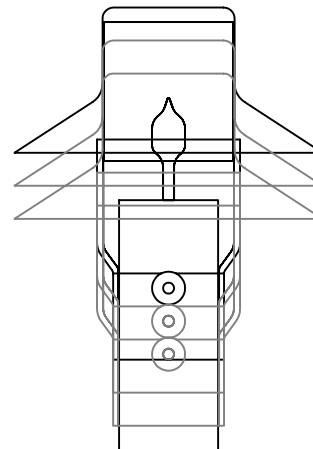

SIDE VIEW WITH DIMENSIONS

TOP VIEW WITH DIMENSIONS

FEATURES:

- SOLID COPPER SPUN TOP
- SOLID COPPER STEM
- BRASS ADJUSTABLE SET SCREW
- PORCELAIN SOCKET WITH 4ft 18/2 POWER LEAD

FINISHES:

- NATURAL COPPER
- ANTIQUE COPPER
- VERDE
- ANTIQUE RUST

LAMPS:

- 20 WATT BI-PIN
- 20 WATT MAXIMUM

LENS:

- 37.8mm x 2.8mm x 2.5in CLEAR TEMPERED GLASS

STANDARD MOUNTING:

- BLACK ABS GROUND STAKE 8 3/4" LONG WITH FEMALE 1/2" NPT
- OPTIONAL BRASS GROUND STAKE 9 1/2" LONG WITH FEMALE 1/2" NPT

OPTIONAL MOUNTS:

- BRASS MOUNTING BRACKET 1/2" FEMALE NPT
- COPPER STEM RISERS-1" DIAMETER STEM RISER WITH 1/2" FEMALE NPT OR 3/4" DIAMETER WITH 1/2" FEMALE NPT.
- AVAILABLE IN CUSTOM HEIGHTS.

ACCESSORIES:

- 25ft & 50ft 16/2 LEADS AVAILABLE

SHOWN IN NATURAL COPPER

SIDE VIEW WITH RANGE

CopperMoon PATH LIGHTS
CM.300/16

901 3rd AVE.
WEST POINT, GA. 31833
1.800.727.5483
www.coppermoon.com

SIZE A	DRAWN BY: CRAIG SANDERS	CLASSIFICATION: PATH LIGHTS	DATE: MARCH 30, 2010
-----------	----------------------------	--------------------------------	-------------------------