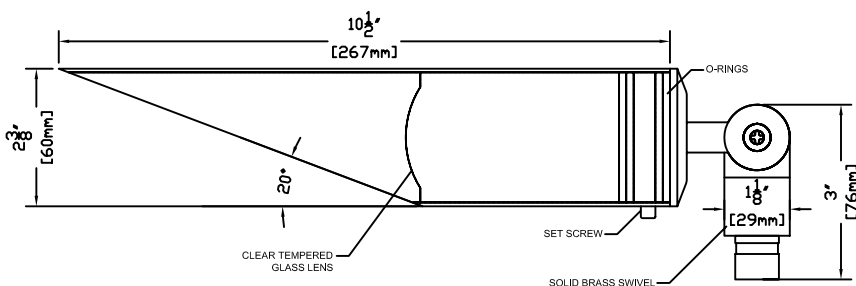

**FEATURES:**

- SOLID COPPER CONSTRUCTION
- SOLID BRASS SWIVEL/STEM
- SOLID COPPER 270mm 20 DEGREE EXTENDED SHROUD
- HIGH HEAT SILICONE O-RINGS
- BERYLLIUM SOCKET WITH 16/2 & 18/2 POWER LEAD

**FINISHES:**

**LENS:**

- 3mm CLEAR FORGED BOROSILICATE GLASS

**STANDARD MOUNTING:**

- NON THREADED MOUNTING SYSTEM WITH (3) STAINLESS STEEL HANGER BOLTS

**ACCESSORIES:**

- MR-16 HONEYCOMB LOUVER
- MR-16 LAMP CLIP HOLDER
- MR-16 CLEAR SPREAD LENS
- MR-16 PRISMATIC LENS
- MR-16 COLORED LENSES - SPECIFY
- 25ft & 50ft 16/2 LEADS AVAILABLE IN ADDITION TO 43.5ft LEAD

SIDE VIEW WITH ROTATION

FRONT VIEW

TREE MOUNT DETAIL

SHOWN IN ANTIQUE FINISH

SIDE VIEW WITH DIMENSIONS

901 3rd AVE.  
WEST POINT, GA. 31833  
1.800.727.5483  
www.coppermoon.com

CopperMoon BULLET & ACCENT  
CM.115T

SIZE A	DRAWN BY: CRAIG SANDERS	CLASSIFICATION: BULLET & ACCENT	DATE: MARCH 30, 2010
-----------	----------------------------	------------------------------------	-------------------------