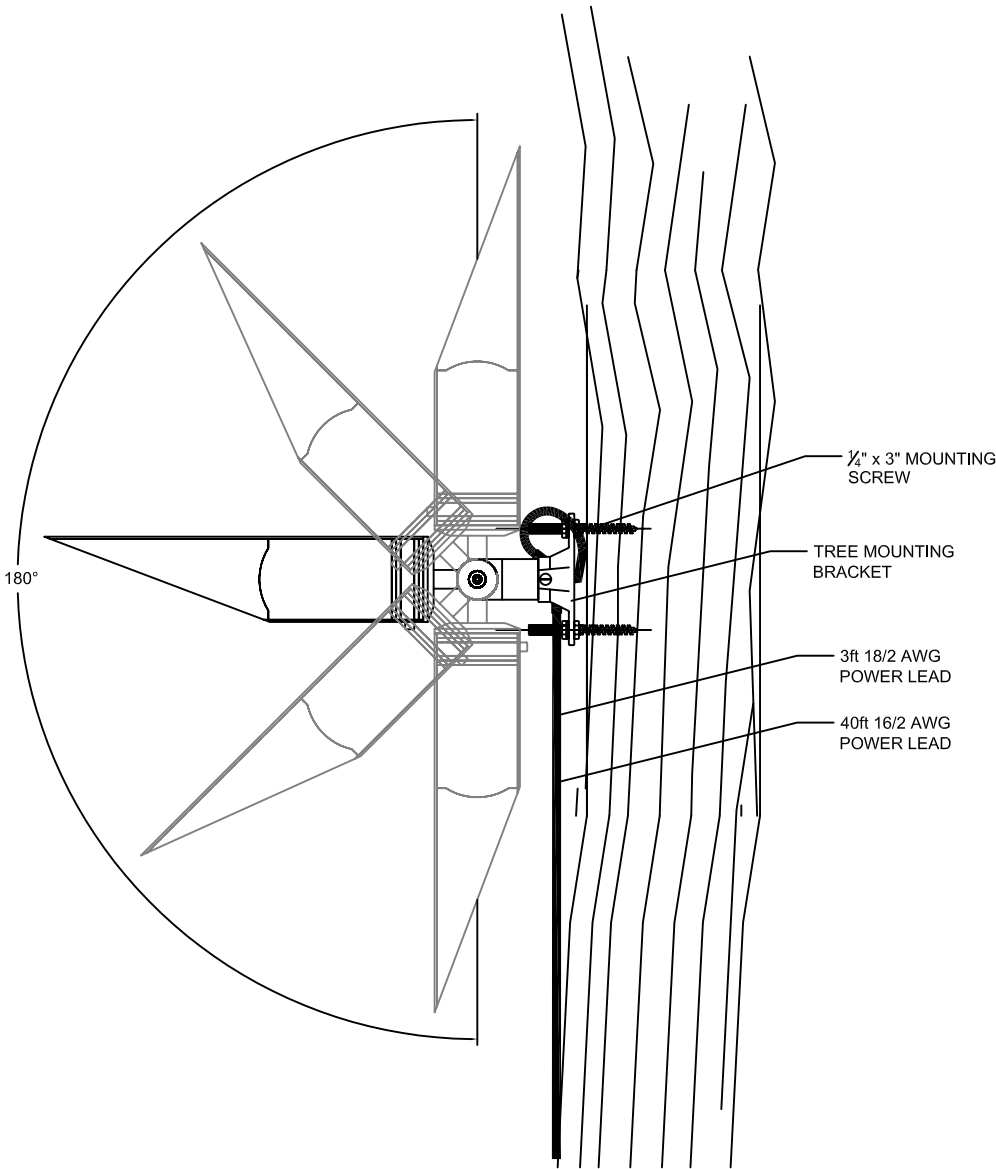

**FEATURES:**

- SOLID COPPER CONSTRUCTION
- SOLID BRASS SWIVEL/STEM
- SOLID COPPER 270mm 20 DEGREE EXTENDED SHROUD
- HIGH HEAT SILICONE O-RINGS
- BERYLLIUM SOCKET WITH 16/2 & 18/2 POWER LEAD

**FINISHES:**

- NATURAL COPPER
- ANTIQUE COPPER
- VERDE
- ANTIQUE RUST

**LAMPS:**

- 12 VOLT MR-16 IN 10, 20, 35 & 50 WATTS WITH A 12, 24, 36 & 60 DEGREE SPREAD. EXCEPTION: 10 WATT ONLY AVAILABLE IN 32 DEGREE SPREAD.
- 50 WATT MAXIMUM
- LED MR-16's

**LENS:**

- 3mm CLEAR FORGED BOROSILICATE GLASS

**STANDARD MOUNTING:**

- NON THREADED MOUNTING SYSTEM WITH (3) STAINLESS STEEL HANGER BOLTS

**ACCESSORIES:**

- MR-16 HONEYCOMB LOUVER
- MR-16 LAMP CLIP HOLDER
- MR-16 CLEAR SPREAD LENS
- MR-16 PRISMATIC LENS
- MR-16 COLORED LENSES - SPECIFY
- 25ft & 50ft 16/2 LEADS AVAILABLE IN ADDITION TO 43.5ft LEAD

SIDE VIEW WITH ROTATION

FRONT VIEW

TREE MOUNT DETAIL

SHOWN IN ANTIQUE FINISH

SIDE VIEW WITH DIMENSIONS

901 3rd AVE.  
WEST POINT, GA. 31833  
1.800.727.5483  
www.coppermoon.com

CopperMoon BULLET & ACCENT  
CM.115T