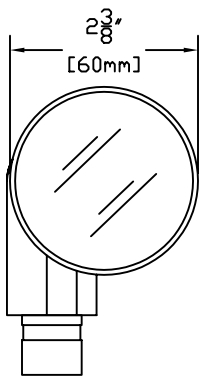

**FEATURES:**

- SOLID COPPER CONSTRUCTION
- SOLID BRASS SWIVEL/STEM
- SOLID COPPER 270mm 20 DEGREE EXTENDED SHROUD
- HIGH HEAT SILICONE O-RINGS
- BERYLLIUM SOCKET WITH 16/2 & 18/2 POWER LEAD

**FINISHES:**

- NATURAL COPPER
- ANTIQUE COPPER
- VERDE
- ANTIQUE RUST

**LAMPS:**

- 12 VOLT MR-16 IN 10, 20, 35 & 50 WATTS WITH A 12, 24, 36 & 60 DEGREE SPREAD. EXCEPTION: 10 WATT ONLY AVAILABLE IN 32 DEGREE SPREAD.
- 50 WATT MAXIMUM
- LED MR-16's

**LENS:**

- 3mm CLEAR FORGED BOROSILICATE GLASS

**STANDARD MOUNTING:**

- NON THREADED MOUNTING SYSTEM WITH (3) STAINLESS STEEL HANGER BOLTS

**ACCESSORIES:**

- MR-16 HONEYCOMB LOUVER
- MR-16 LAMP CLIP HOLDER
- MR-16 CLEAR SPREAD LENS
- MR-16 PRISMATIC LENS
- MR-16 COLORED LENSES - SPECIFY
- 25ft & 50ft 16/2 LEADS AVAILABLE IN ADDITION TO 43.5ft LEAD

SIDE VIEW WITH ROTATION

FRONT VIEW

TREE MOUNT DETAIL

SHOWN IN ANTIQUE FINISH

SIDE VIEW WITH DIMENSIONS

901 3rd AVE.  
WEST POINT, GA. 31833  
1.800.727.5483  
www.coppermoon.com

CopperMoon BULLET & ACCENT  
CM.115T