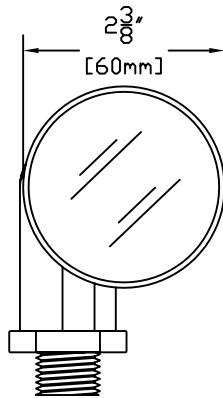

SIDE VIEW WITH ROTATION

FRONT VIEW

SIDE VIEW WITH DIMENSIONS

FEATURES:

- SOLID COPPER CONSTRUCTION
- SOLID BRASS SWIVEL/STEM
- SOLID COPPER 45 DEGREE SHROUD FOR GLARE MINIMIZATION
- HIGH HEAT SILICONE O-RINGS
- BERYLLIUM SOCKET WITH 3ft 18/2 POWER LEAD

FINISHES:

- NATURAL COPPER
- ANTIQUÉ COPPER
- VERDE
- ANTIQUÉ RUST

LAMPS:

- 12 VOLT MR-16 IN 10, 20, 35 & 50 WATTS WITH A 12, 24, 36 & 60 DEGREE SPREAD. EXCEPTION: 10 WATT ONLY AVAILABLE IN 32 DEGREE SPREAD.
- 50 WATT MAXIMUM
- LED MR-16's

LENS:

- 3mm CLEAR FORGED BOROSILICATE GLASS

STANDARD MOUNTING:

- BLACK ABS GROUND STAKE 8 3/4" LONG WITH FEMALE 1/2" NPT
- OPTIONAL BRASS GROUND STAKE 9 1/2" LONG WITH FEMALE 1/2" NPT

OPTIONAL MOUNTS:

- BRASS MOUNTING BRACKET 1/2" FEMALE NPT
- ALUMINUM TREE MOUNT 1/2" FEMALE THREADS, BROWN POWDER COAT FINISH
- COPPER STEM RISERS-1" DIAMETER STEM RISER WITH 1/2" FEMALE NPT OR 3/4" DIAMETER WITH 1/2" FEMALE NPT.
- AVAILABLE IN CUSTOM HEIGHTS.
- BRASS STEM RISERS-SAME SPECS AS COPPER (SOON TO BE RELEASED)