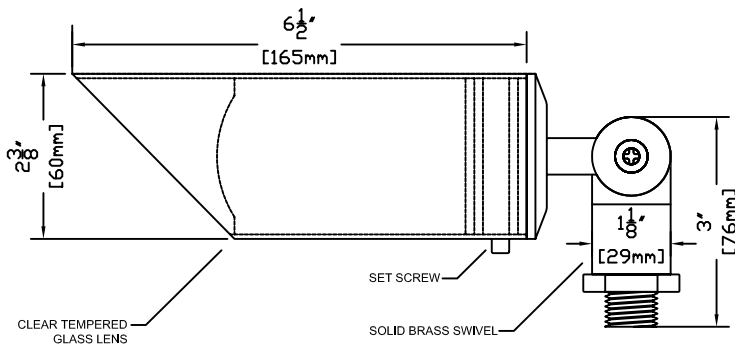

SIDE VIEW WITH ROTATION

FRONT VIEW

SIDE VIEW WITH DIMENSIONS

FEATURES:

- SOLID COPPER CONSTRUCTION
- SOLID BRASS SWIVEL/STEM
- SOLID COPPER 45 DEGREE SHROUD FOR GLARE MINIMIZATION
- HIGH HEAT SILICONE O-RINGS
- BERYLLIUM SOCKET WITH 3ft 18/2 POWER LEAD

FINISHES:

- NATURAL COPPER
- ANTIQUÉ COPPER
- VERDE
- ANTIQUÉ RUST

LAMPS:

- 12 VOLT MR-16 IN 10, 20, 35 & 50 WATTS WITH A 12, 24, 36 & 60 DEGREE SPREAD. EXCEPTION: 10 WATT ONLY AVAILABLE IN 32 DEGREE SPREAD.
- 50 WATT MAXIMUM
- LED MR-16's

LENS:

- 3mm CLEAR FORGED BOROSILICATE GLASS

STANDARD MOUNTING:

- BLACK ABS GROUND STAKE 8 3/4" LONG WITH FEMALE 1/2" NPT
- OPTIONAL BRASS GROUND STAKE 9 1/2" LONG WITH FEMALE 1/2" NPT

OPTIONAL MOUNTS:

- BRASS MOUNTING BRACKET 1/2" FEMALE NPT
- ALUMINUM TREE MOUNT 1/2" FEMALE THREADS, BROWN POWDER COAT FINISH
- COPPER STEM RISERS-1" DIAMETER STEM RISER WITH 1/2" FEMALE NPT OR 3/4" DIAMETER WITH 1/2" FEMALE NPT.
- AVAILABLE IN CUSTOM HEIGHTS.
- BRASS STEM RISERS-SAME SPECS AS COPPER (SOON TO BE RELEASED)

ACCESSORIES:

- MR-16 HONEYCOMB LOUVER
- MR-16 LAMP CLIP HOLDER
- MR-16 CLEAR SPREAD LENS
- MR-16 PRISMATIC LENS
- MR-16 COLORED LENSES - SPECIFY
- 25ft & 50ft 16/2 LEADS AVAILABLE

SHOWN IN ANTIQUE FINISH