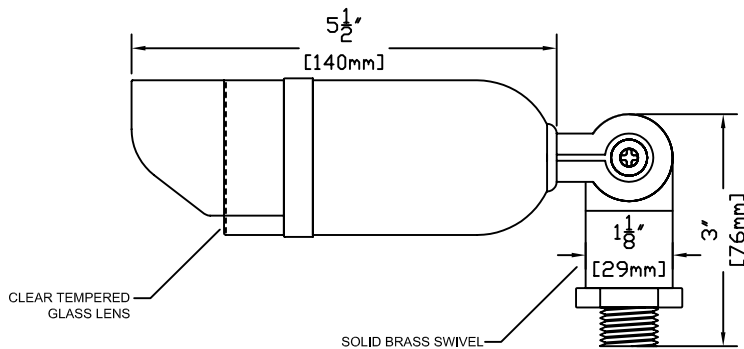

SIDE VIEW WITH ROTATION

FRONT VIEW

SIDE VIEW WITH DIMENSIONS

FEATURES:

- SOLID COPPER CONSTRUCTION
- SOLID BRASS SWIVEL/STEM
- SOLID COPPER SLIP-FIT LENS CAP
- PORCELAIN SOCKET WITH 3ft LEAD

FINISHES:

- NATURAL COPPER
- ANTIQUÉ COPPER
- VERDE
- ANTIQUÉ RUST

LAMPS:

- 12 VOLT MR-16 IN 10 & 20 WATTS WITH A 12, 24, 36 & 60 DEGREE SPREAD. EXCEPTION: 10 WATT ONLY AVAILABLE IN 32 DEGREE SPREAD.
- 20 WATT MAXIMUM
- LED MR-16's

LENS:

- 3mm CLEAR TEMPERED GLASS

STANDARD MOUNTING:

- BLACK ABS GROUND STAKE 8 3/4" LONG WITH FEMALE 1/2" NPT
- OPTIONAL BRASS GROUND STAKE 9 1/2" LONG WITH FEMALE 1/2" NPT

OPTIONAL MOUNTS:

- BRASS MOUNTING BRACKET 1/2" FEMALE NPT
- ALUMINUM TREE MOUNT 1/2" FEMALE THREADS, BROWN POWDER COAT FINISH
- COPPER STEM RISERS-1" DIAMETER STEM RISER WITH 1/2" FEMALE NPT OR 3/4" DIAMETER WITH 1/2" FEMALE NPT.
- AVAILABLE IN CUSTOM HEIGHTS.
- BRASS STEM RISERS-SAME SPECS AS COPPER (SOON TO BE RELEASED)