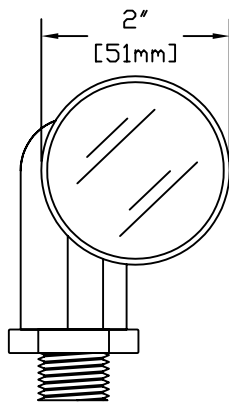

SIDE VIEW WITH ROTATION

FRONT VIEW

SIDE VIEW WITH DIMENSIONS

FEATURES:

- SOLID COPPER CONSTRUCTION
- SOLID BRASS SWIVEL/STEM
- SOLID COPPER SLIP-FIT LENS CAP
- PORCELAIN SOCKET WITH 3ft LEAD

FINISHES:

- NATURAL COPPER
- ANTIQUÉ COPPER
- VERDE
- ANTIQUÉ RUST

LAMPS:

- 12 VOLT MR-16 IN 10 & 20 WATTS WITH A 12, 24, 36 & 60 DEGREE SPREAD. EXCEPTION: 10 WATT ONLY AVAILABLE IN 32 DEGREE SPREAD.
- 20 WATT MAXIMUM
- LED MR-16's

LENS:

- 3mm CLEAR TEMPERED GLASS

STANDARD MOUNTING:

- BLACK ABS GROUND STAKE 8 3/4" LONG WITH FEMALE 1/2" NPT
- OPTIONAL BRASS GROUND STAKE 9 1/2" LONG WITH FEMALE 1/2" NPT

OPTIONAL MOUNTS:

- BRASS MOUNTING BRACKET 1/2" FEMALE NPT
- ALUMINUM TREE MOUNT 1/2" FEMALE THREADS, BROWN POWDER COAT FINISH
- COPPER STEM RISERS-1" DIAMETER STEM RISER WITH 1/2" FEMALE NPT OR 3/4" DIAMETER WITH 1/2" FEMALE NPT.
- AVAILABLE IN CUSTOM HEIGHTS.
- BRASS STEM RISERS-SAME SPECS AS COPPER (SOON TO BE RELEASED)